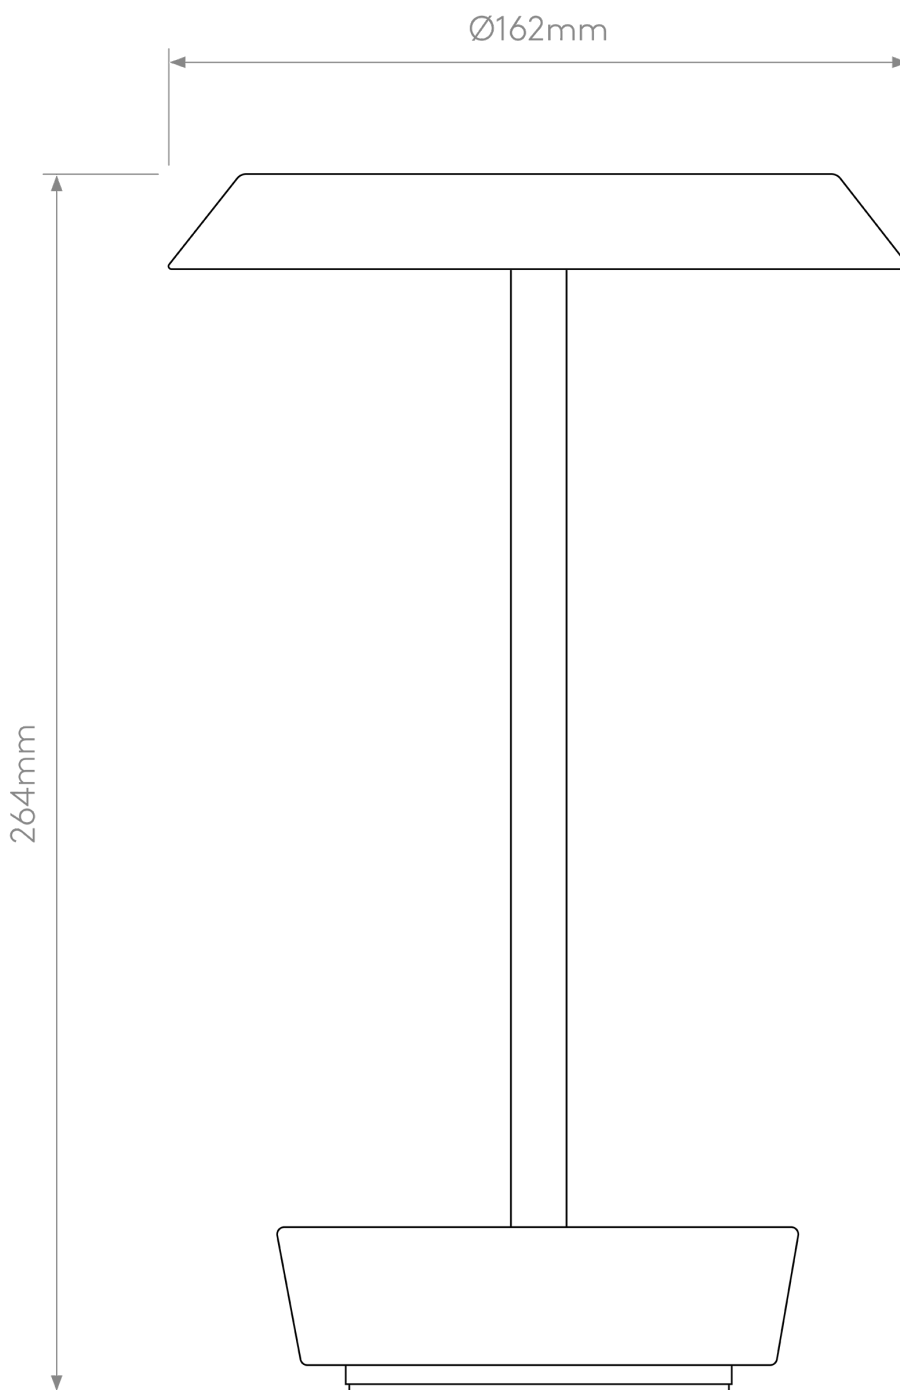

Astro Lighting - Halo - 1468002 - LED White Touch Portable Table Lamp

**CONTACT**