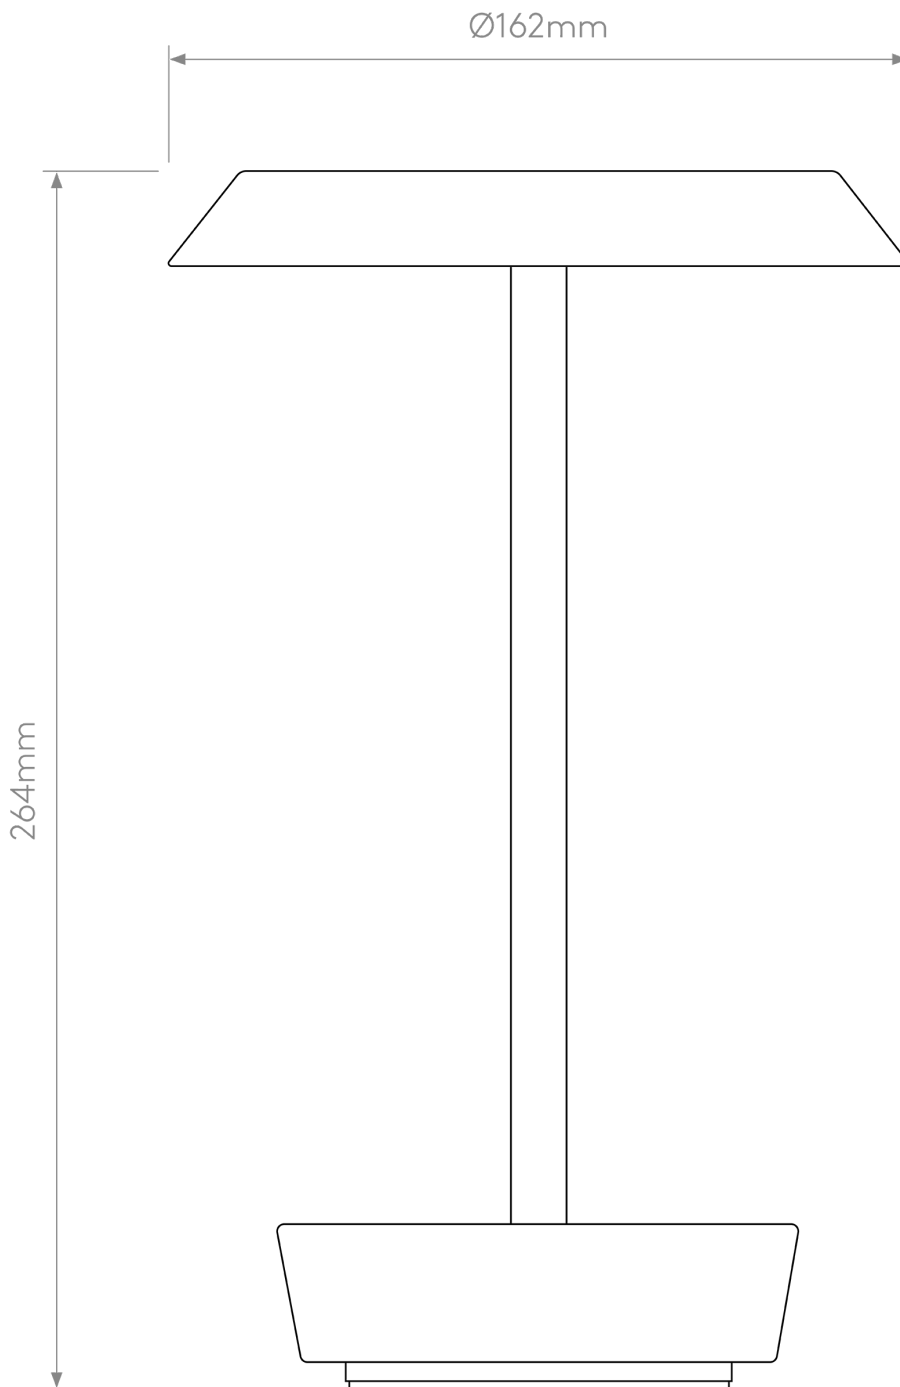

Astro Lighting - Halo - 1468003 - LED Light Bronze Touch Portable Table Lamp

**CONTACT**