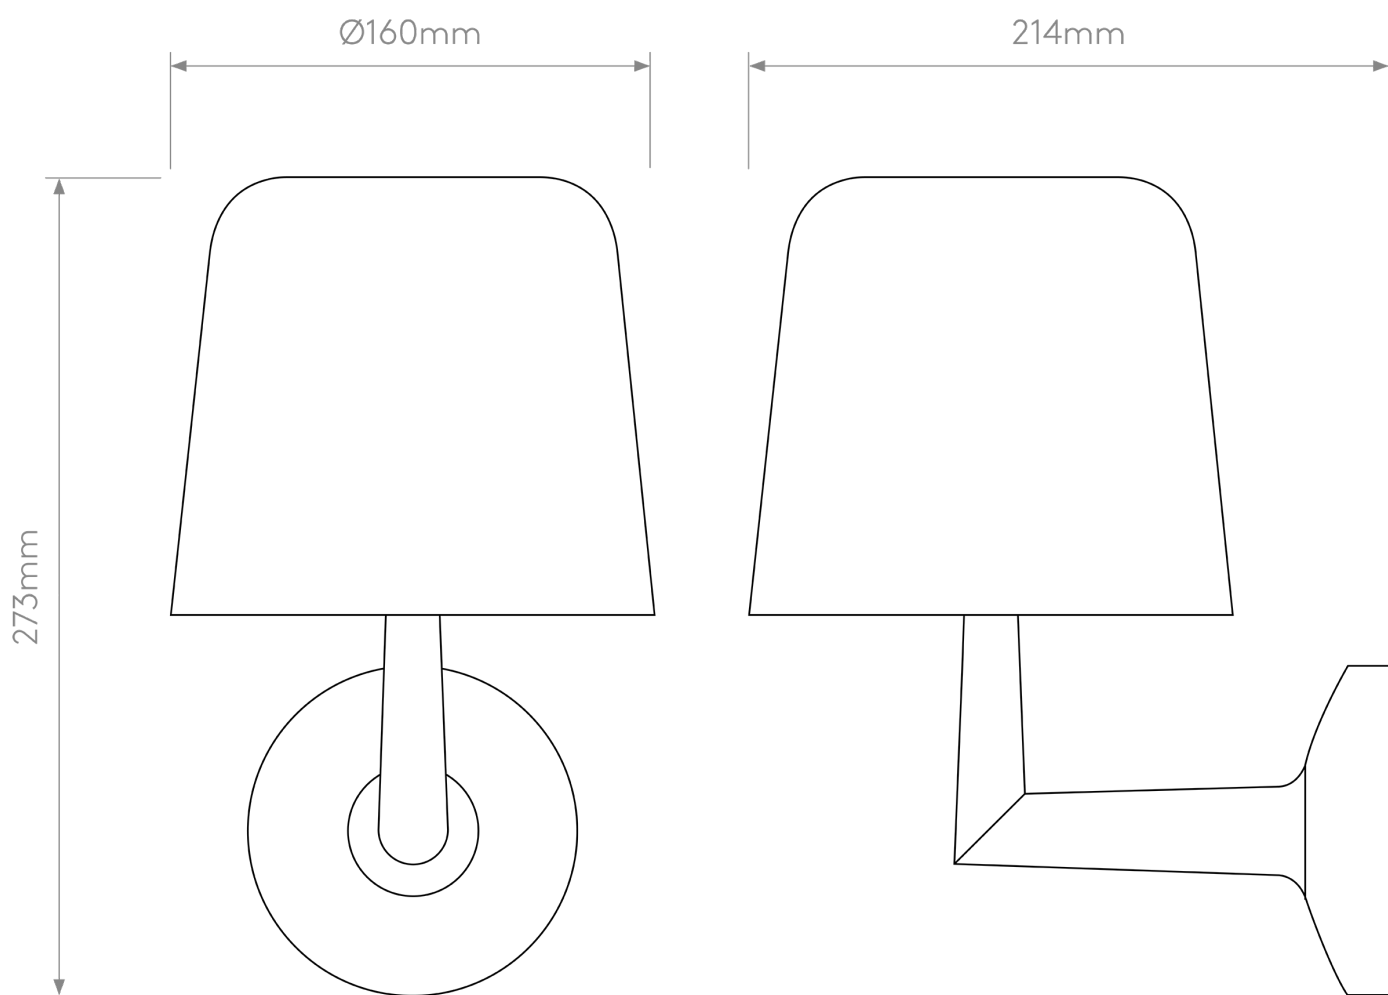

Astro Lighting - Ella - 1470003 - Black White Porcelain 2 Light Wall Light

CONTACT