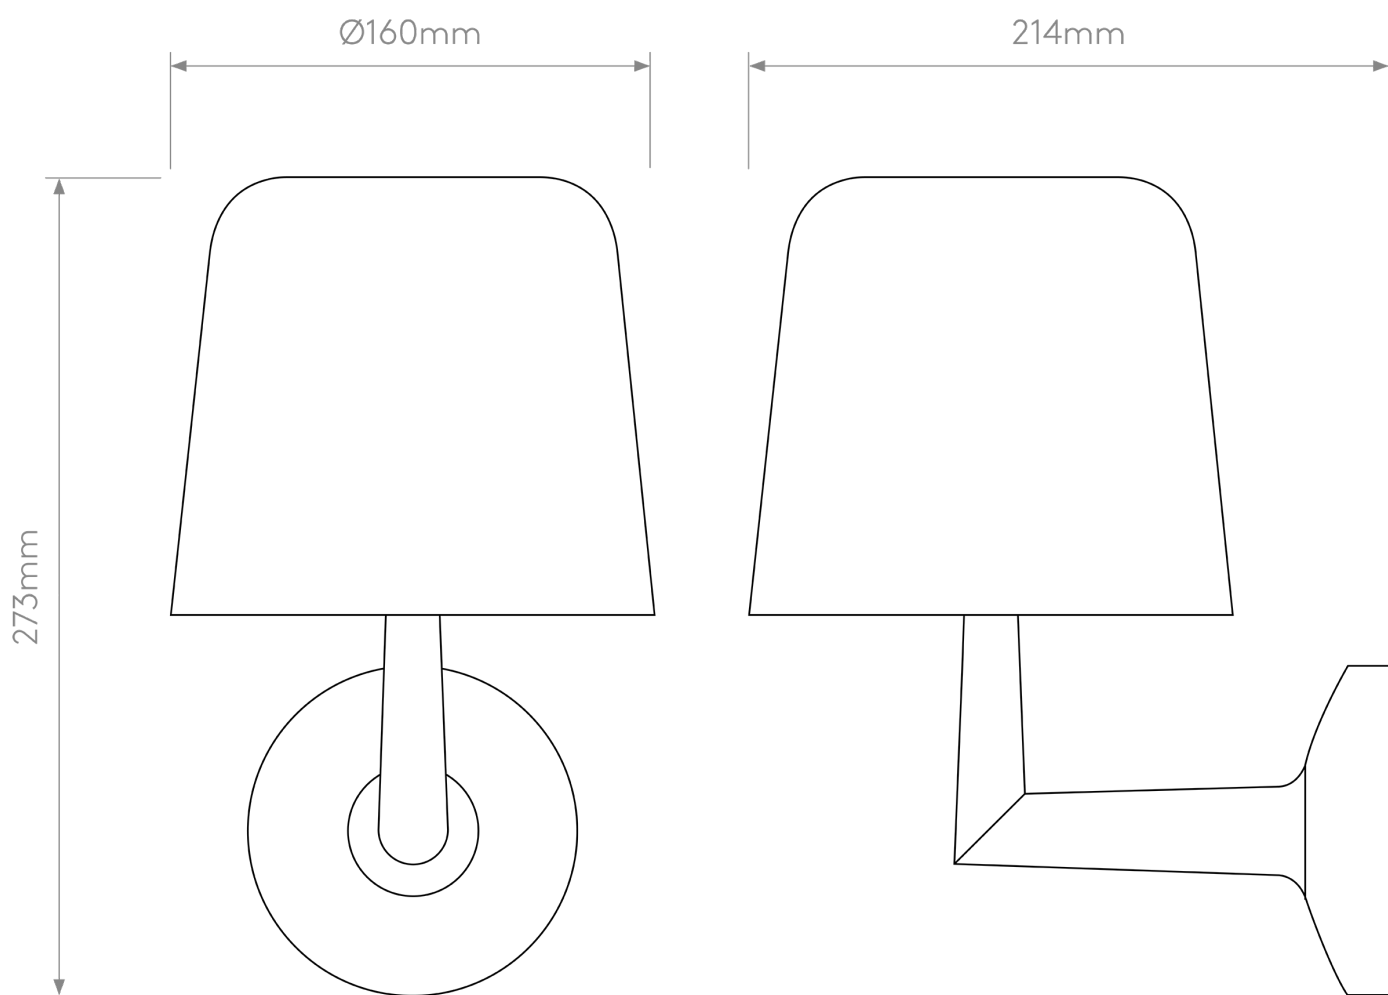

Astro Lighting - Ella - 1470004 - Light Bronze White Porcelain 2 Light Wall Light

CONTACT