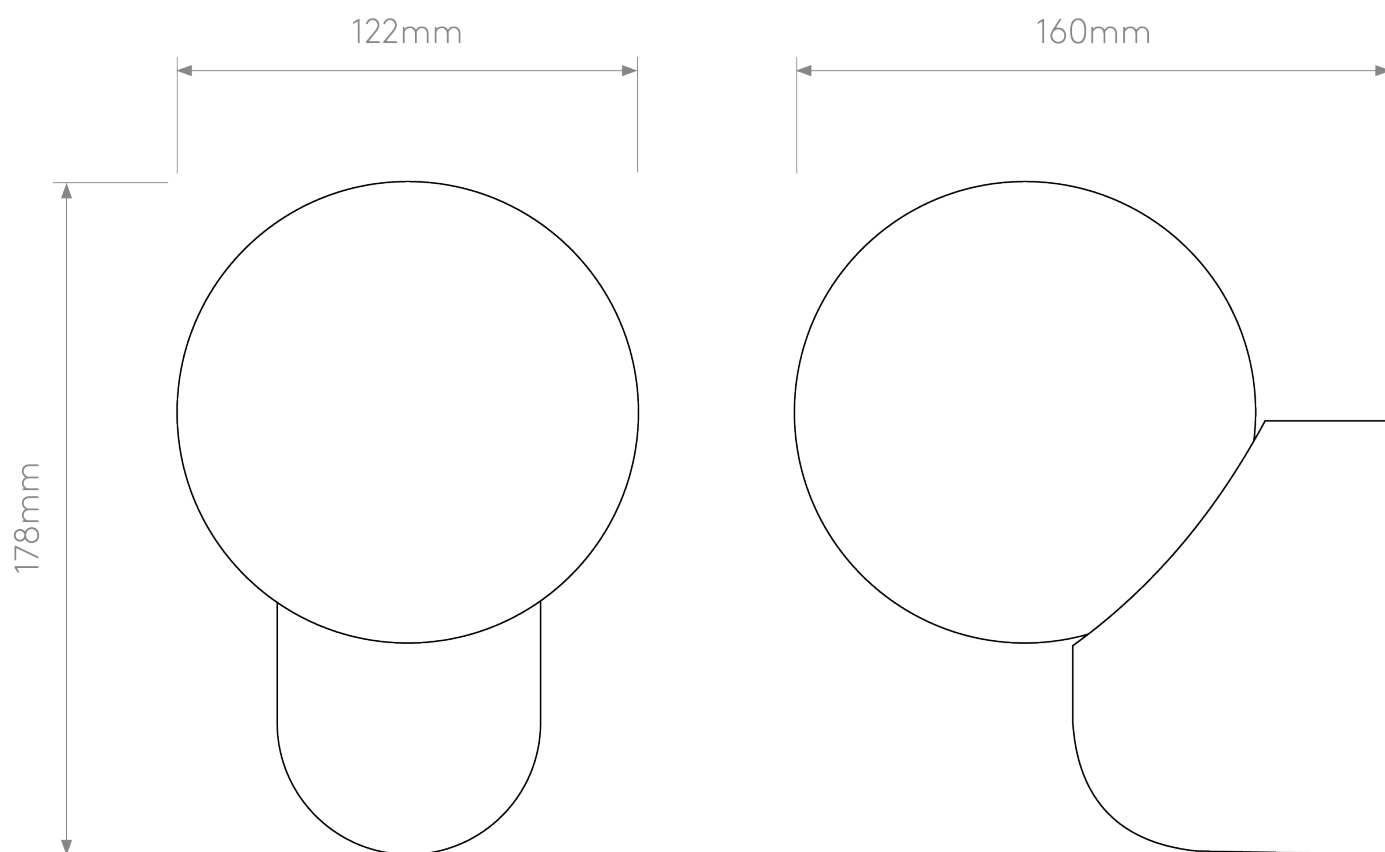

Astro Lighting - Lyra - 1472001 - White Opal Glass Ceramic IP44 Single Bathroom Wall Light

CONTACT