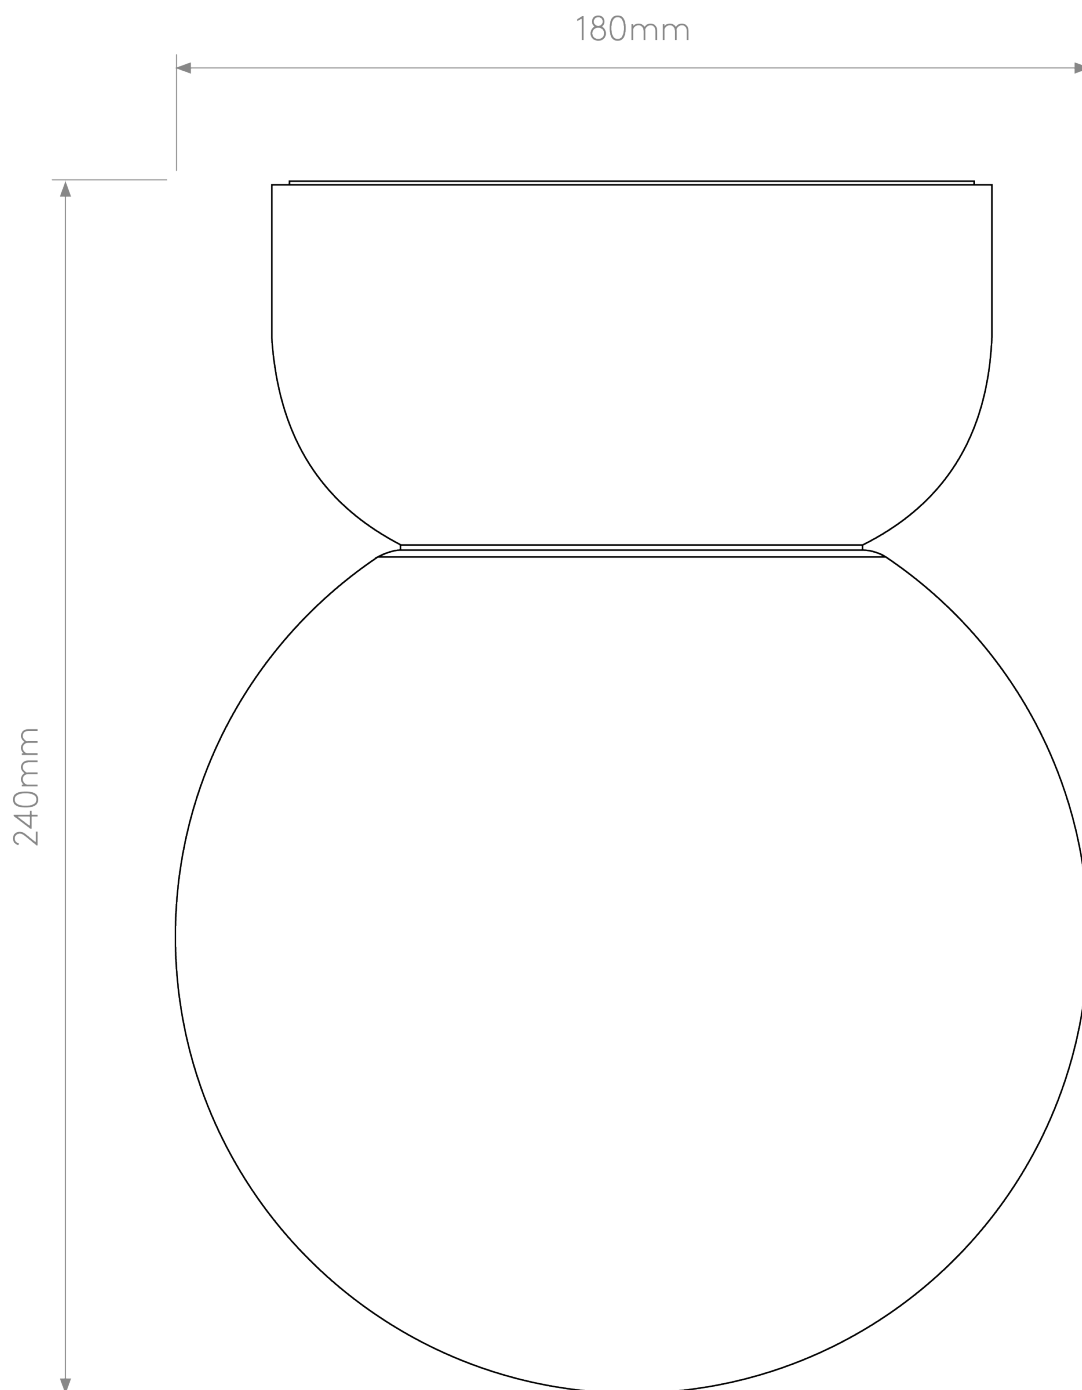

Astro Lighting - Lyra - 1472004 - White Opal Glass Ceramic IP44 180 Bathroom Ceiling Flush Light

**CONTACT**