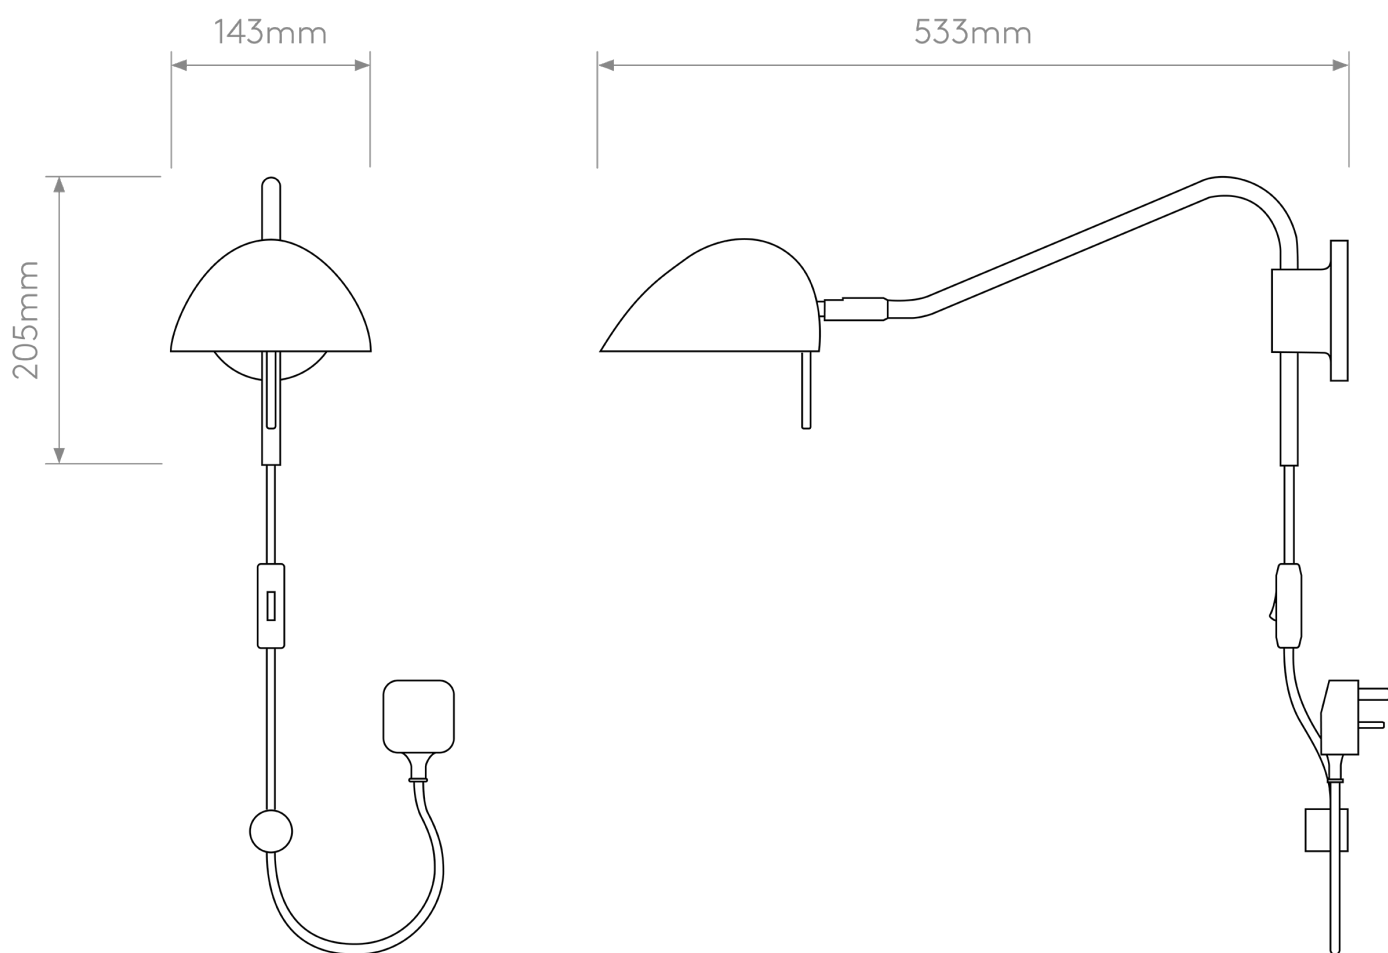

Astro Lighting - Serge - 1476002 - White Plug-In Plug In Reading Wall Light

**CONTACT**