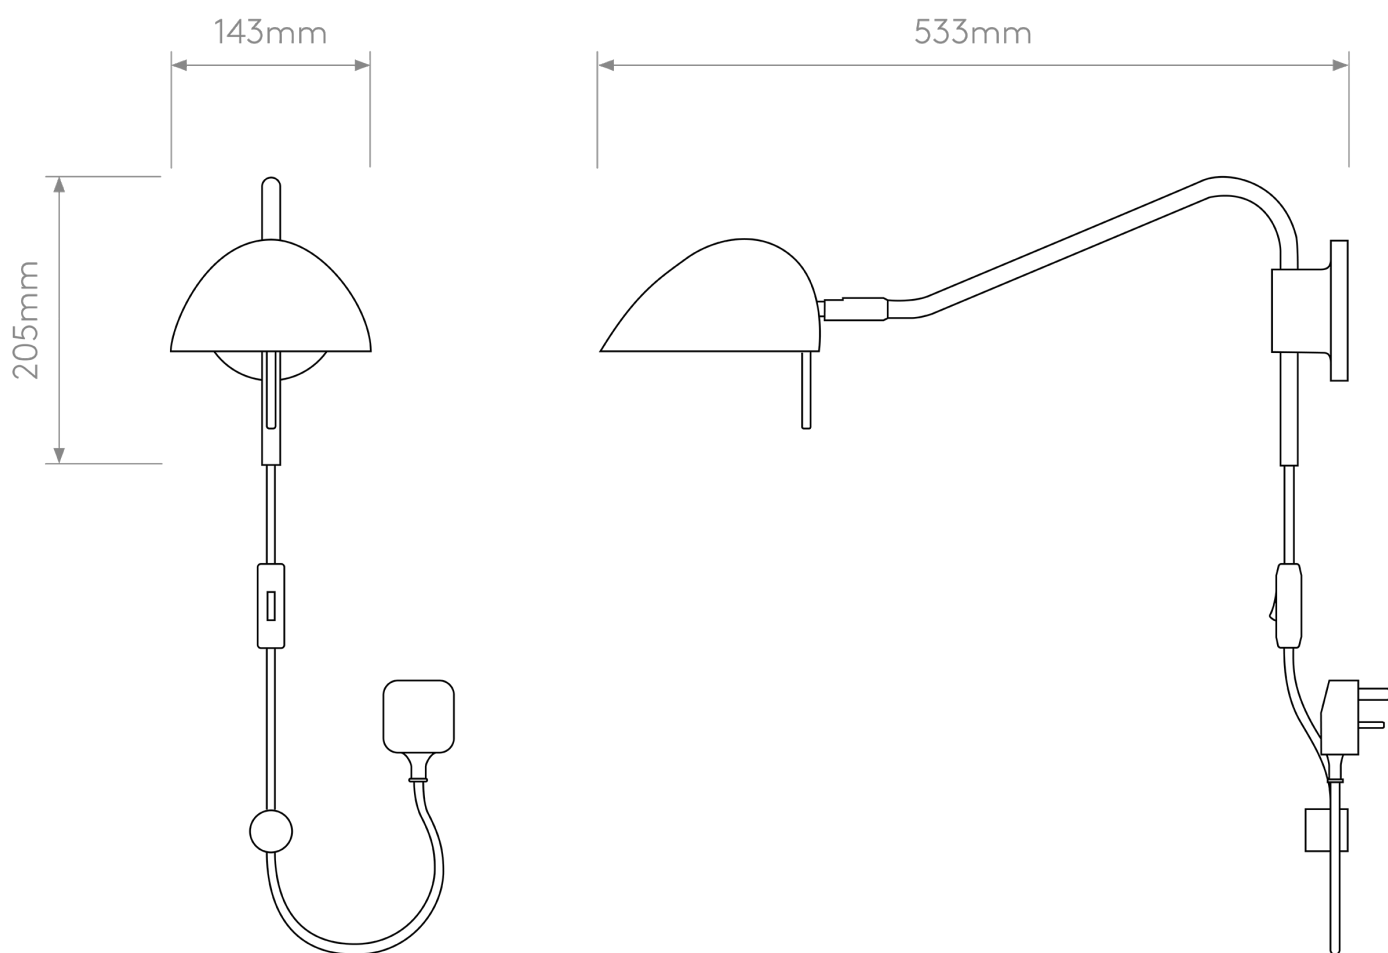

Astro Lighting - Serge - 1476003 - Black Plug-In Plug In Reading Wall Light

CONTACT