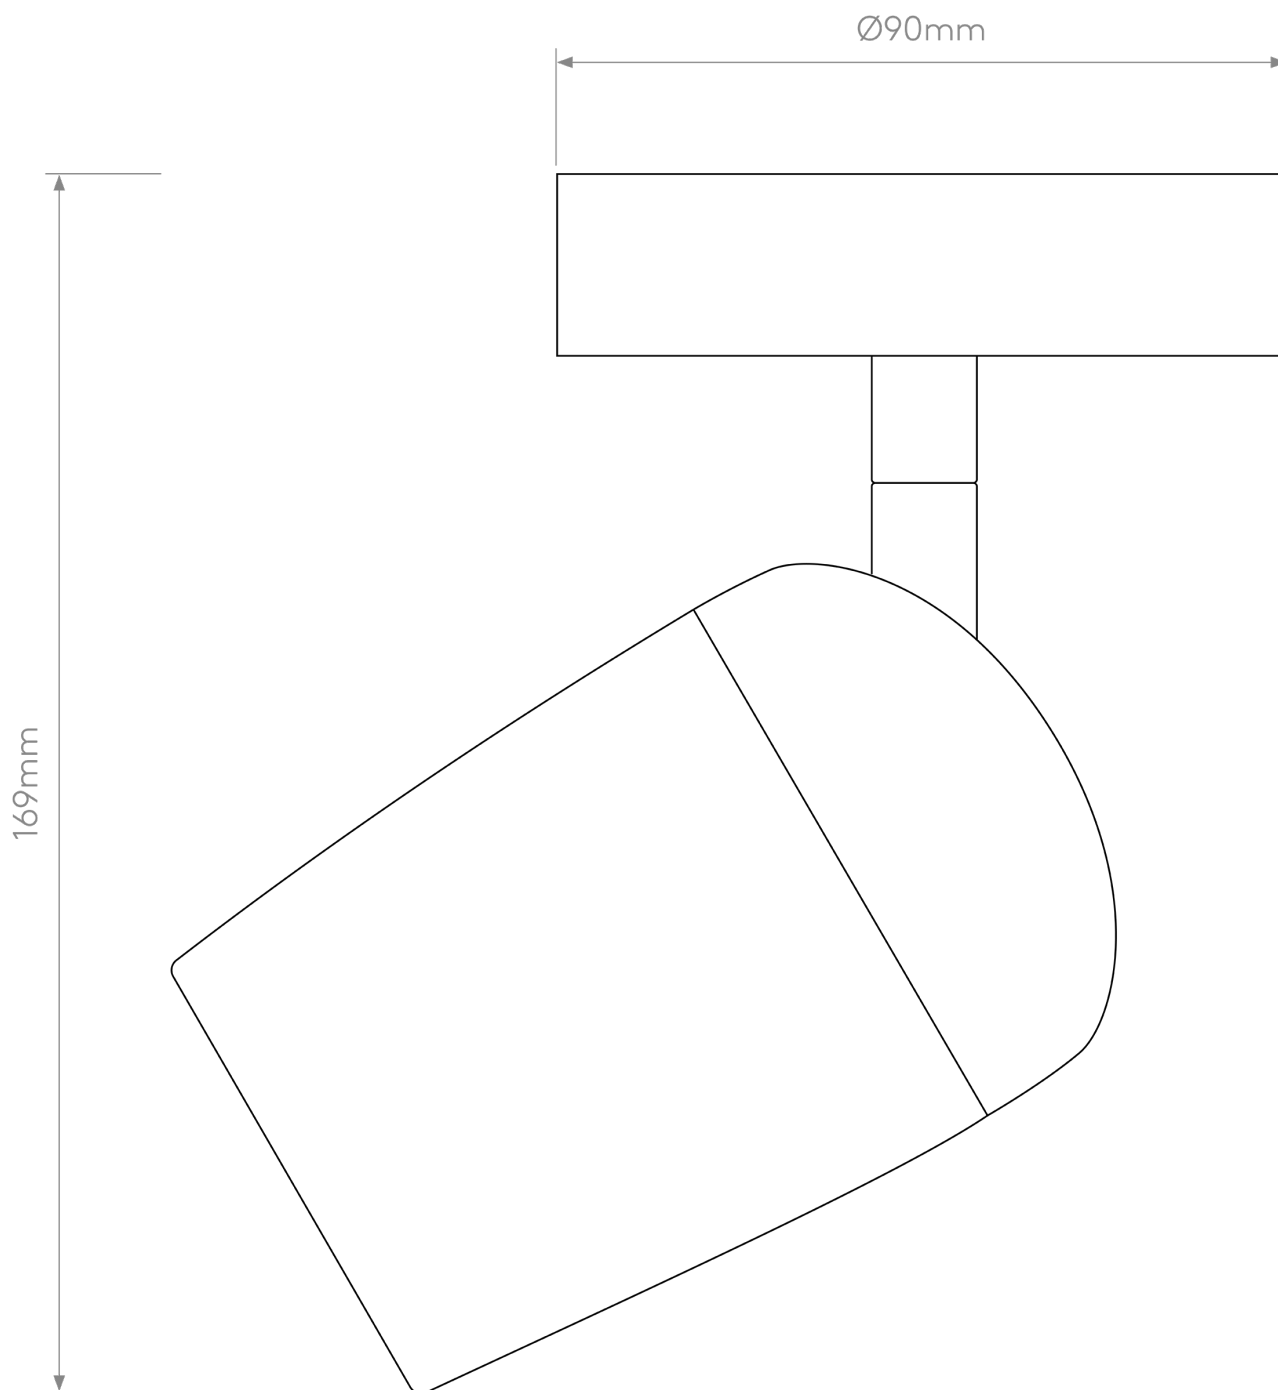

Astro Lighting - Koto - 1478001 - Black Single Ceiling Spotlight

CONTACT