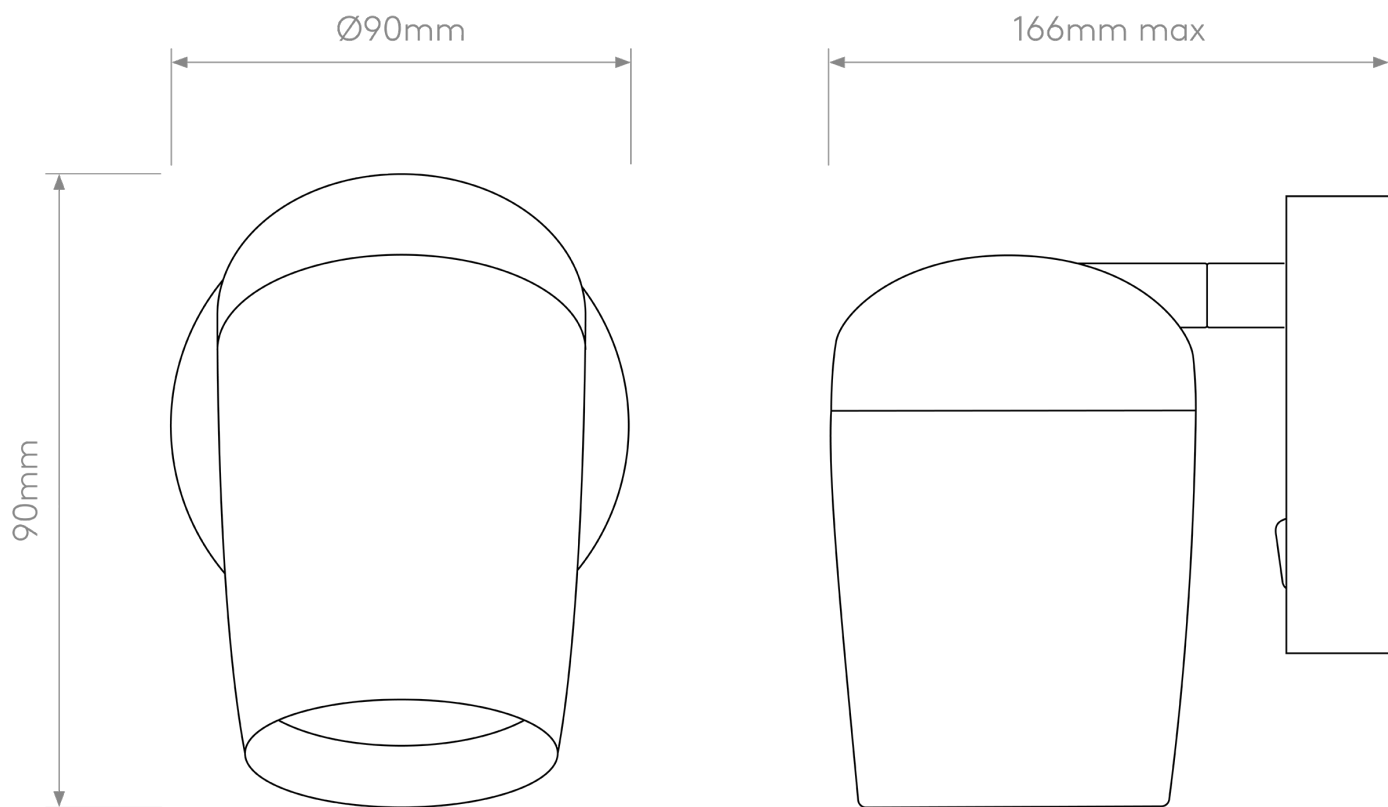

Astro Lighting - Koto - 1478002 - Black Single Switched Spotlight

CONTACT