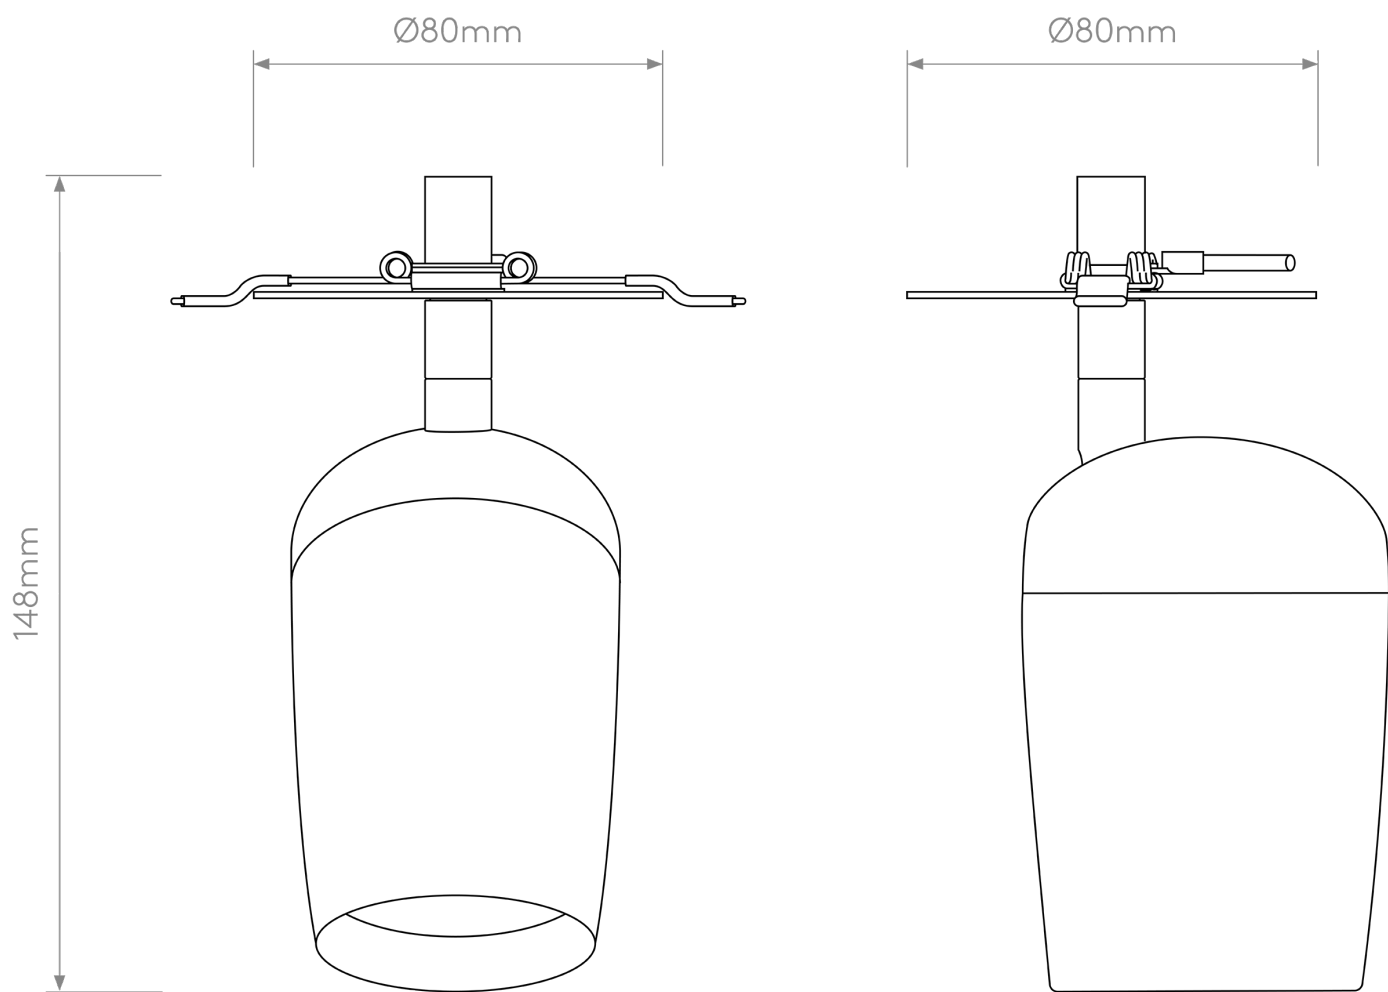

Astro Lighting - Koto - 1478003 - Black Recessed Recessed Spotlight

CONTACT