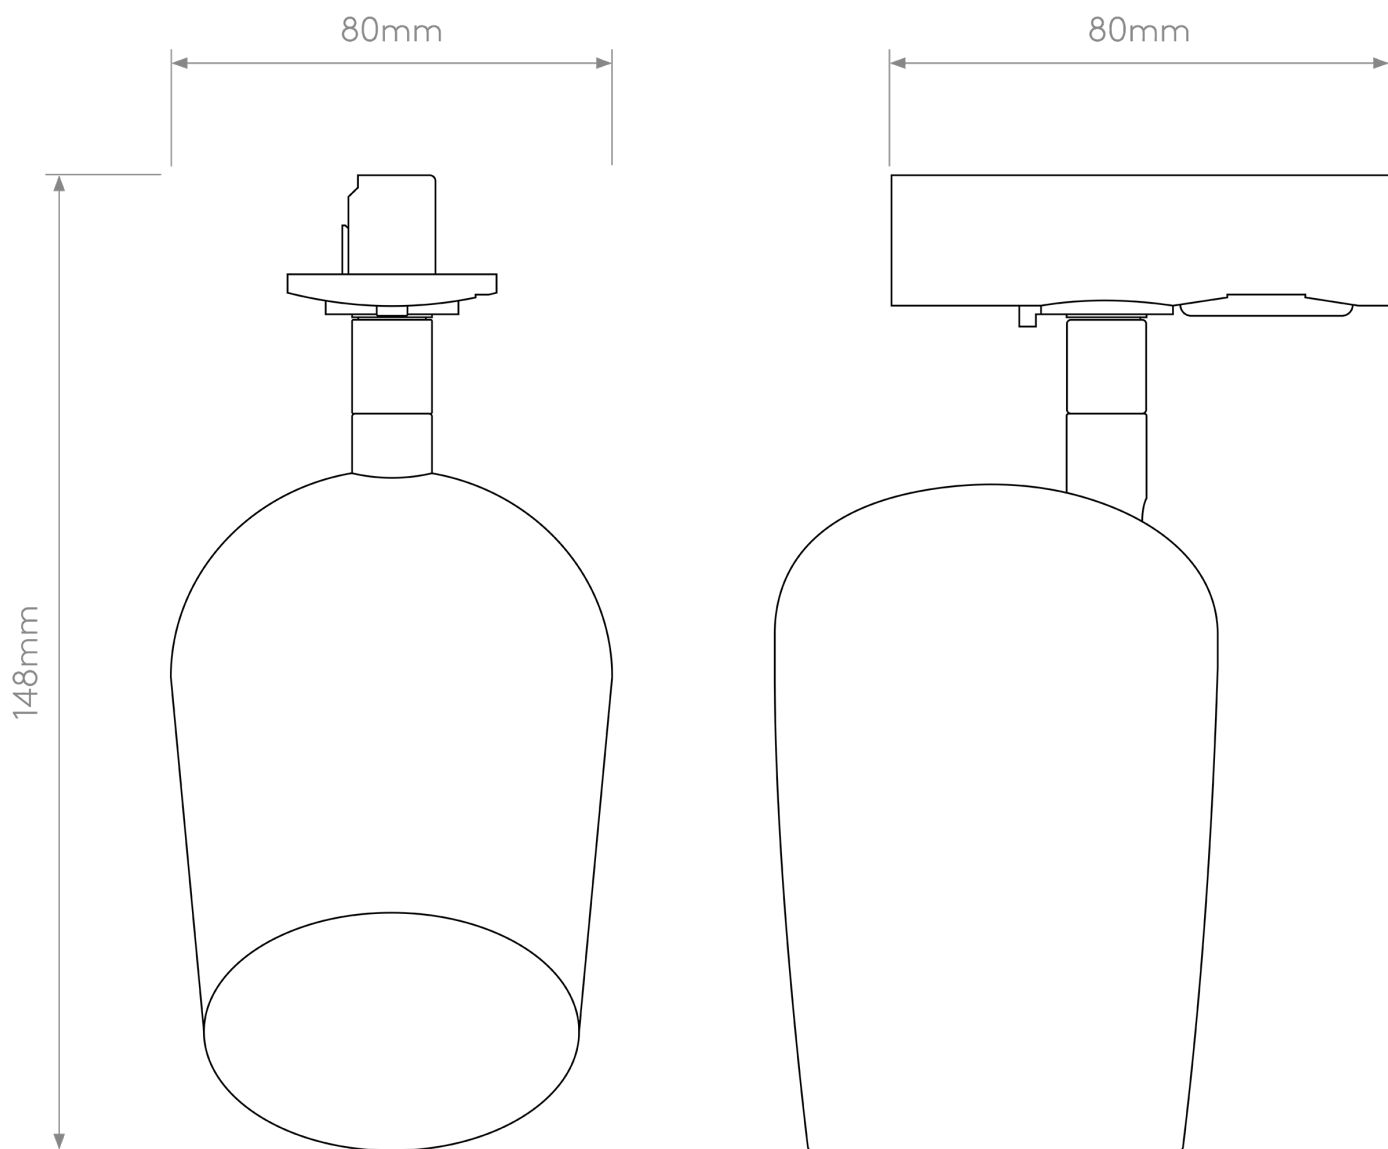

Astro Lighting - Koto - 1478004 - Black Track Ceiling Track Light

CONTACT