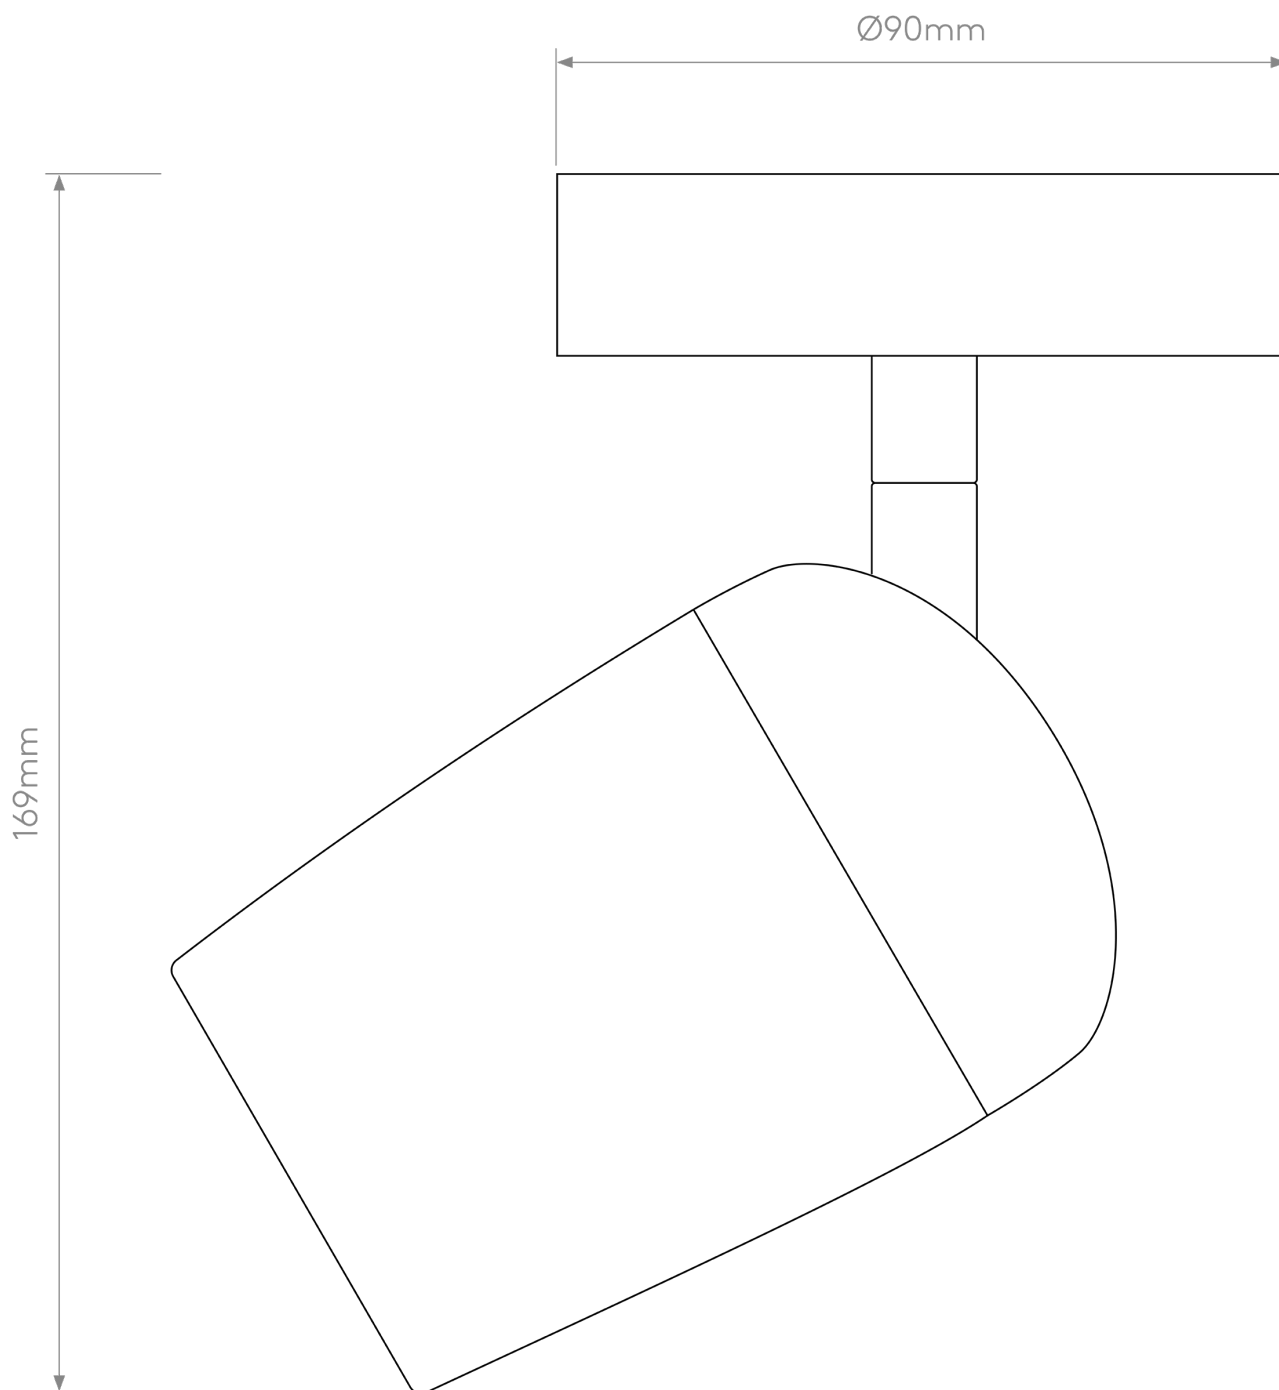

Astro Lighting - Koto - 1478009 - White Single Ceiling Spotlight

**CONTACT**