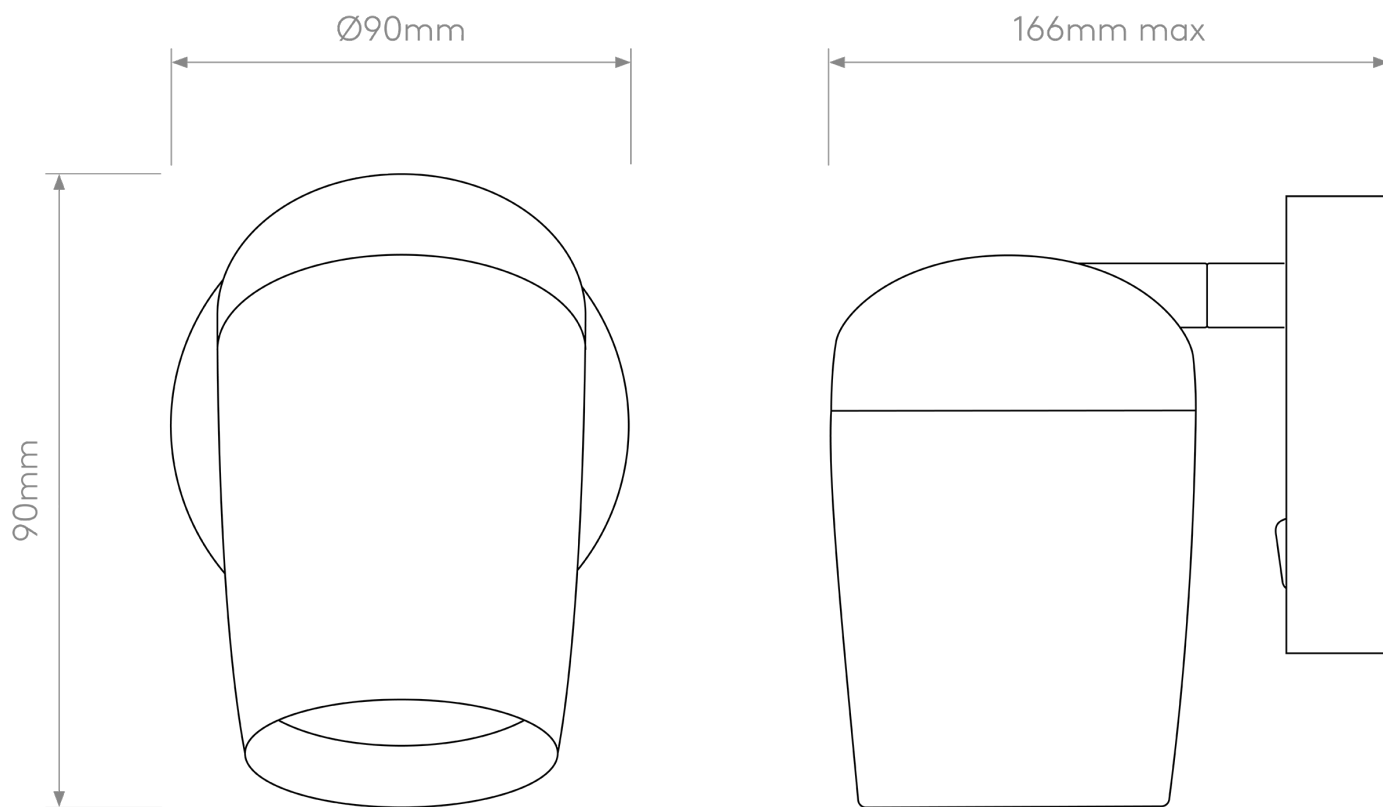

Astro Lighting - Koto - 1478010 - White Single Switched Spotlight

CONTACT