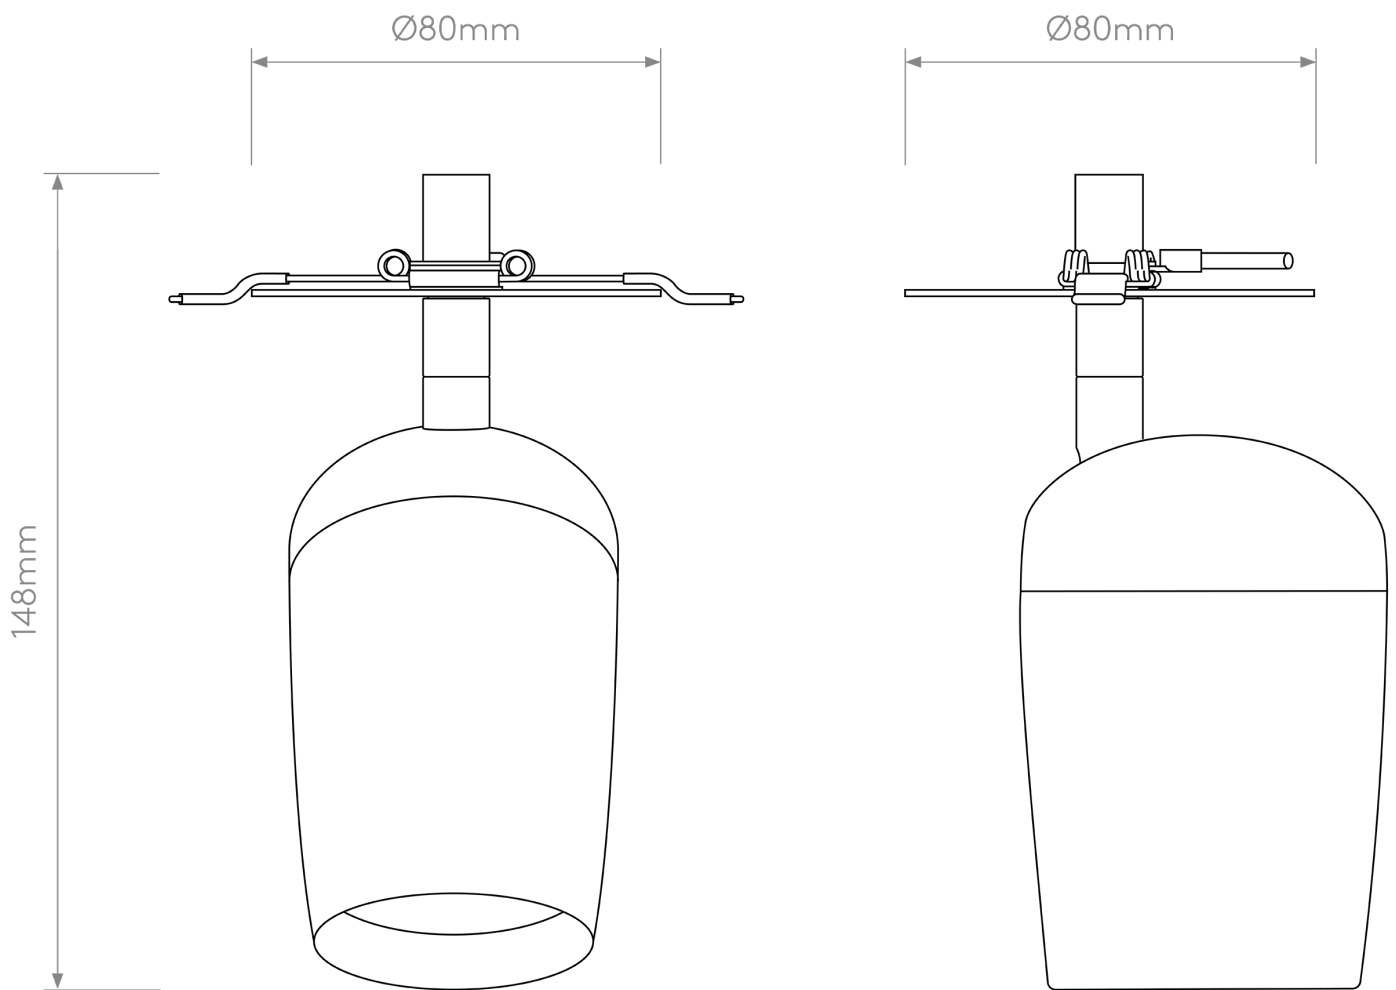

Astro Lighting - Koto - 1478011 - White Recessed Recessed Spotlight

**CONTACT**