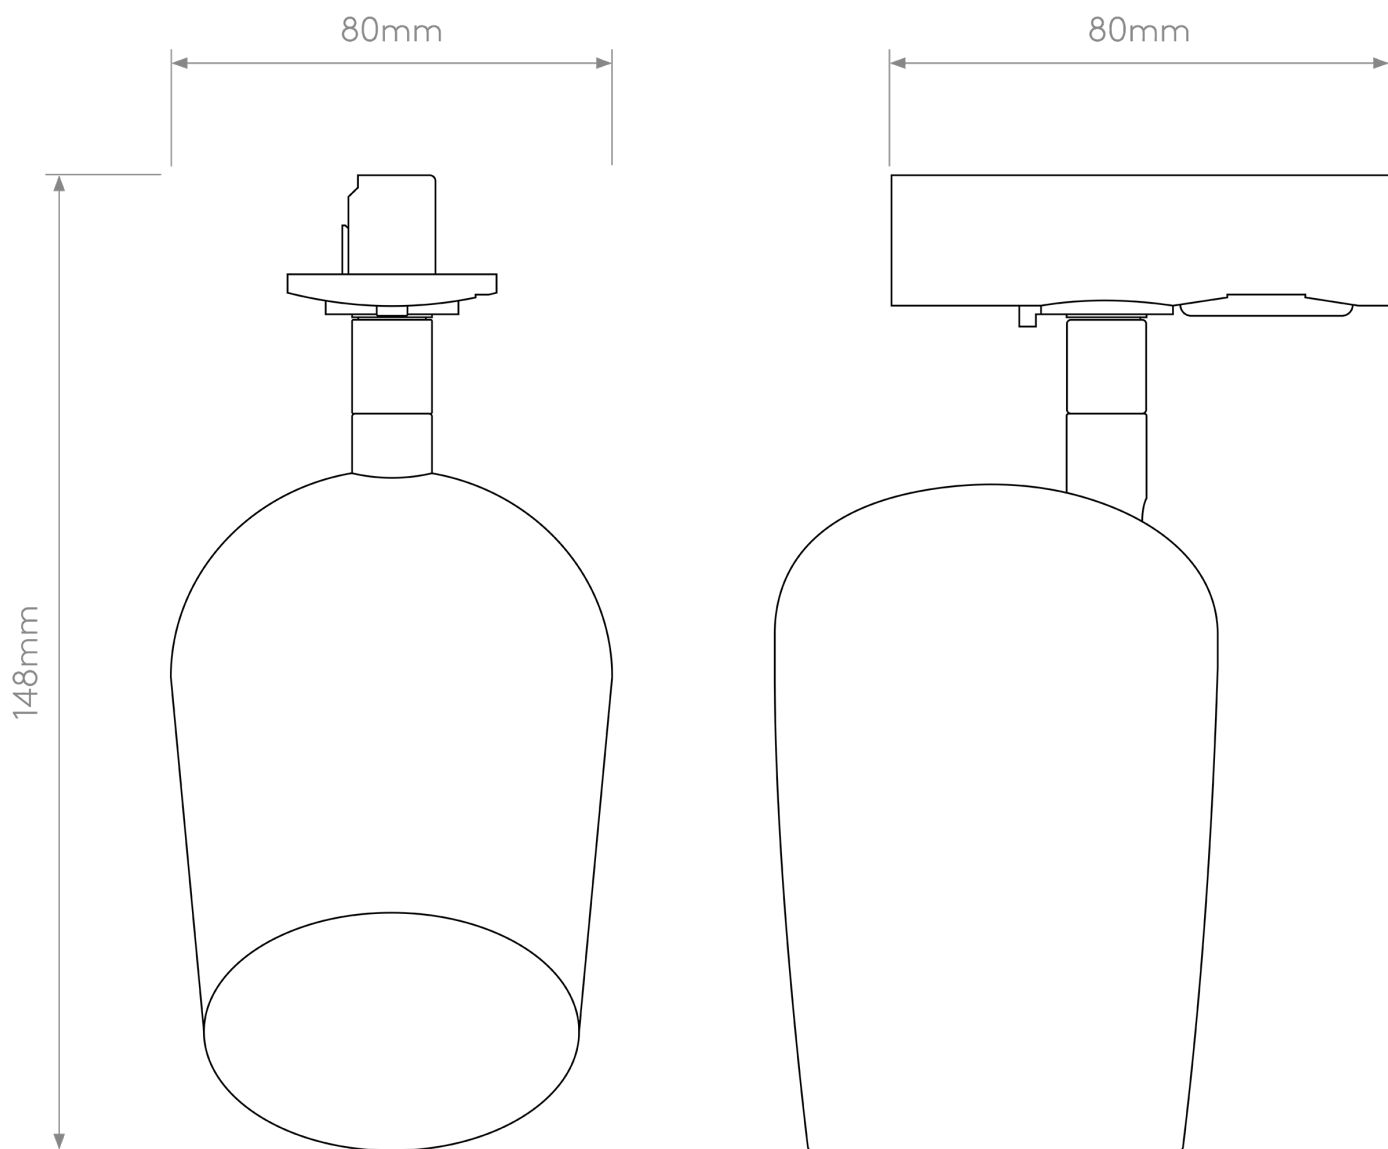

Astro Lighting - Koto - 1478012 - White Track Ceiling Track Light

CONTACT