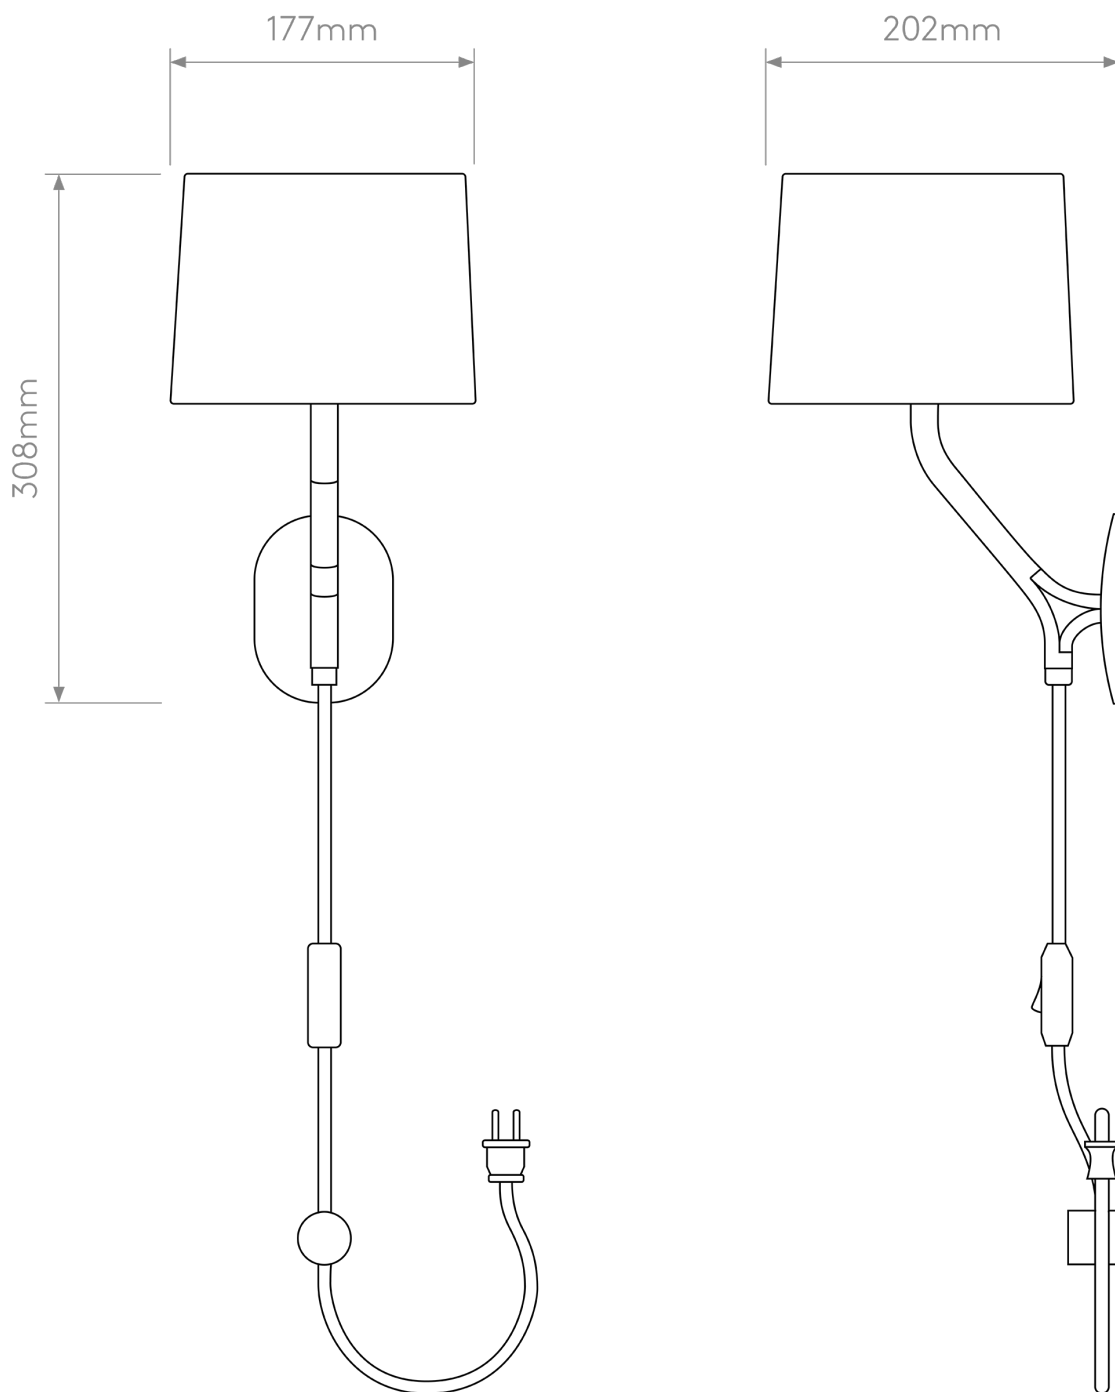

Astro Lighting - Arbor - 1479001 - Black Plug-In Plug In Wall Light

CONTACT