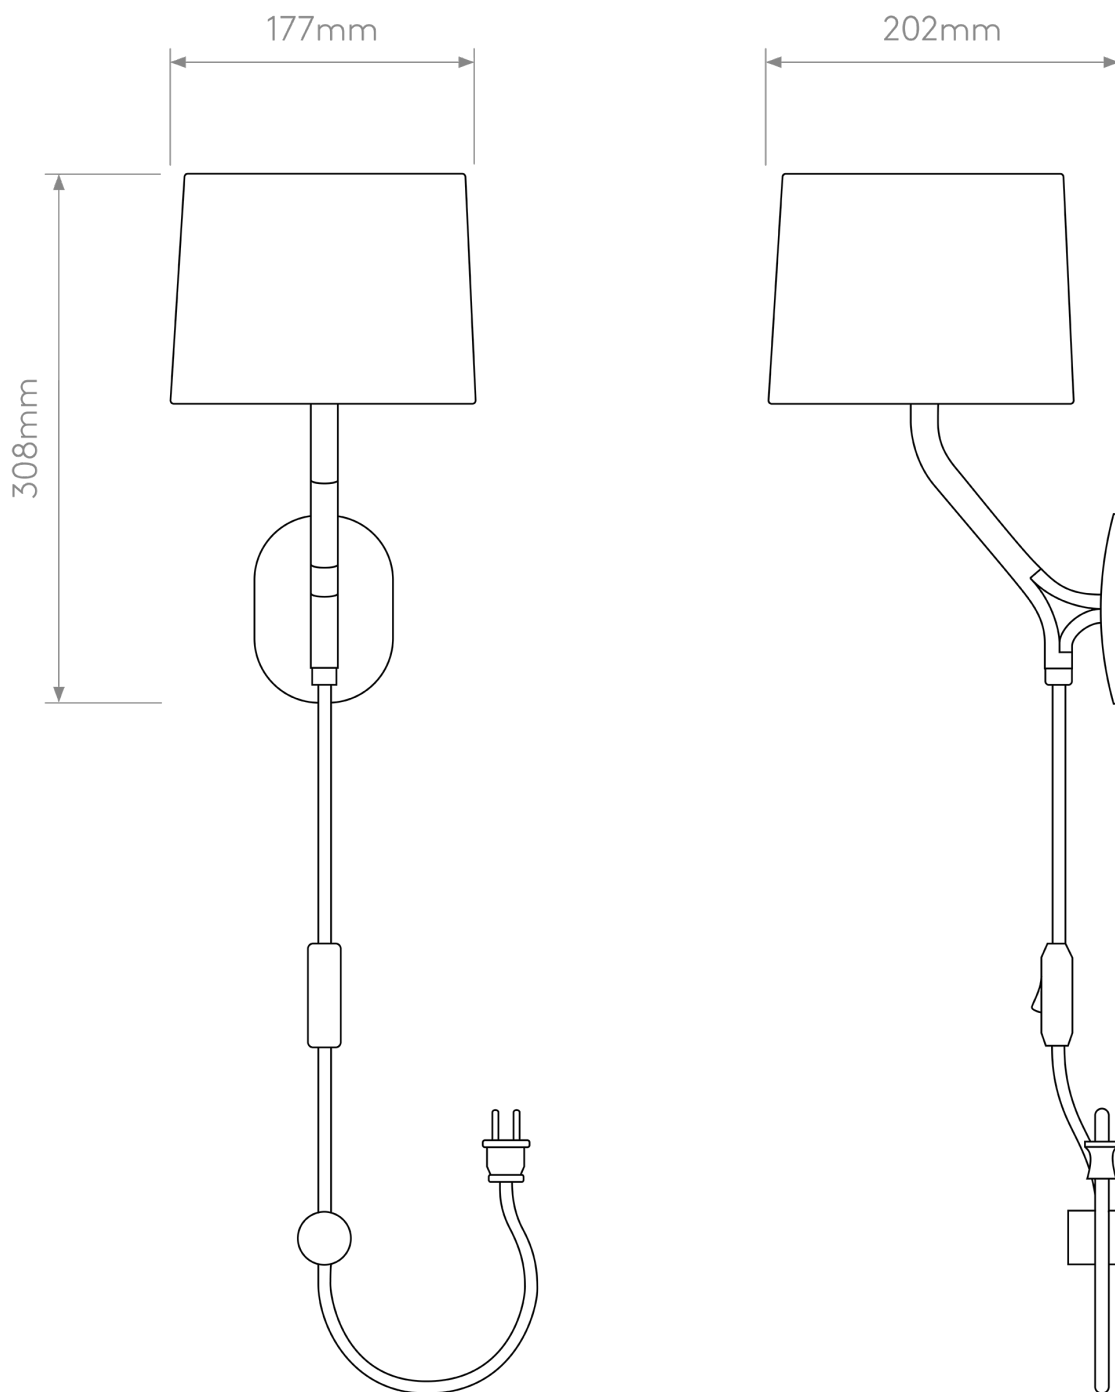

Astro Lighting - Arbor - 1479002 - White Plug-In Plug In Wall Light

**CONTACT**