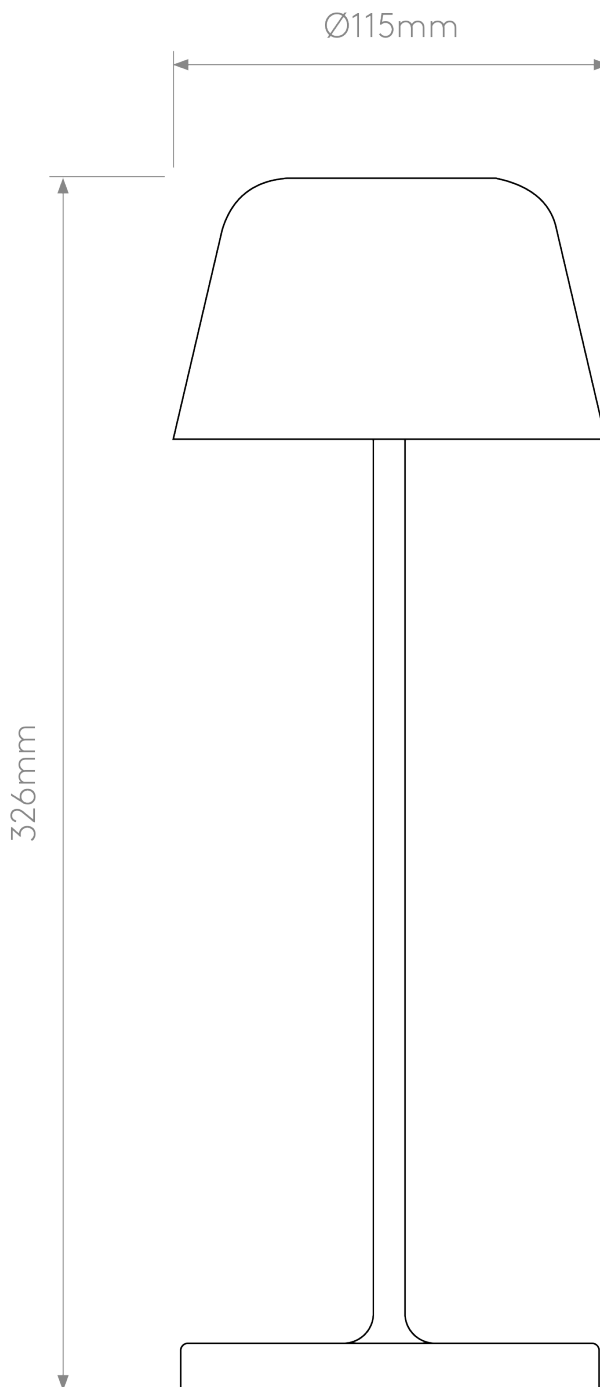

Astro Lighting - Nomad - 1484001 - LED Black IP65 Touch Outdoor Portable Lamp

**CONTACT**