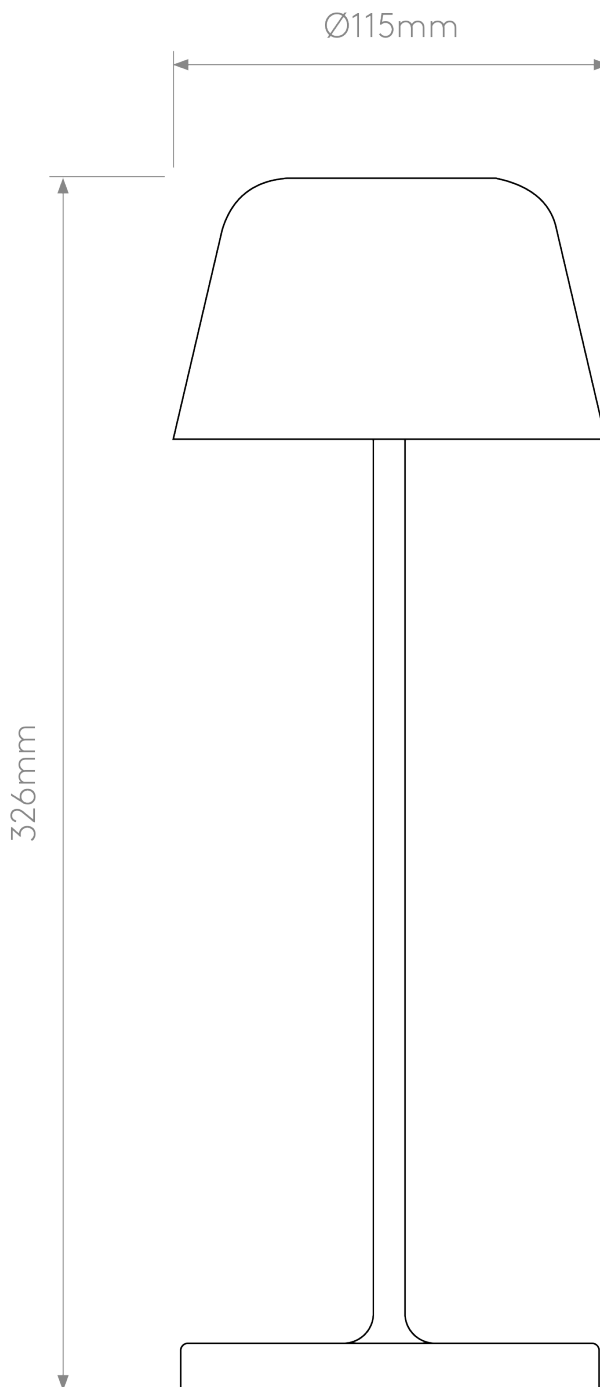

Astro Lighting - Nomad - 1484002 - LED White IP65 Touch Outdoor Portable Lamp

CONTACT