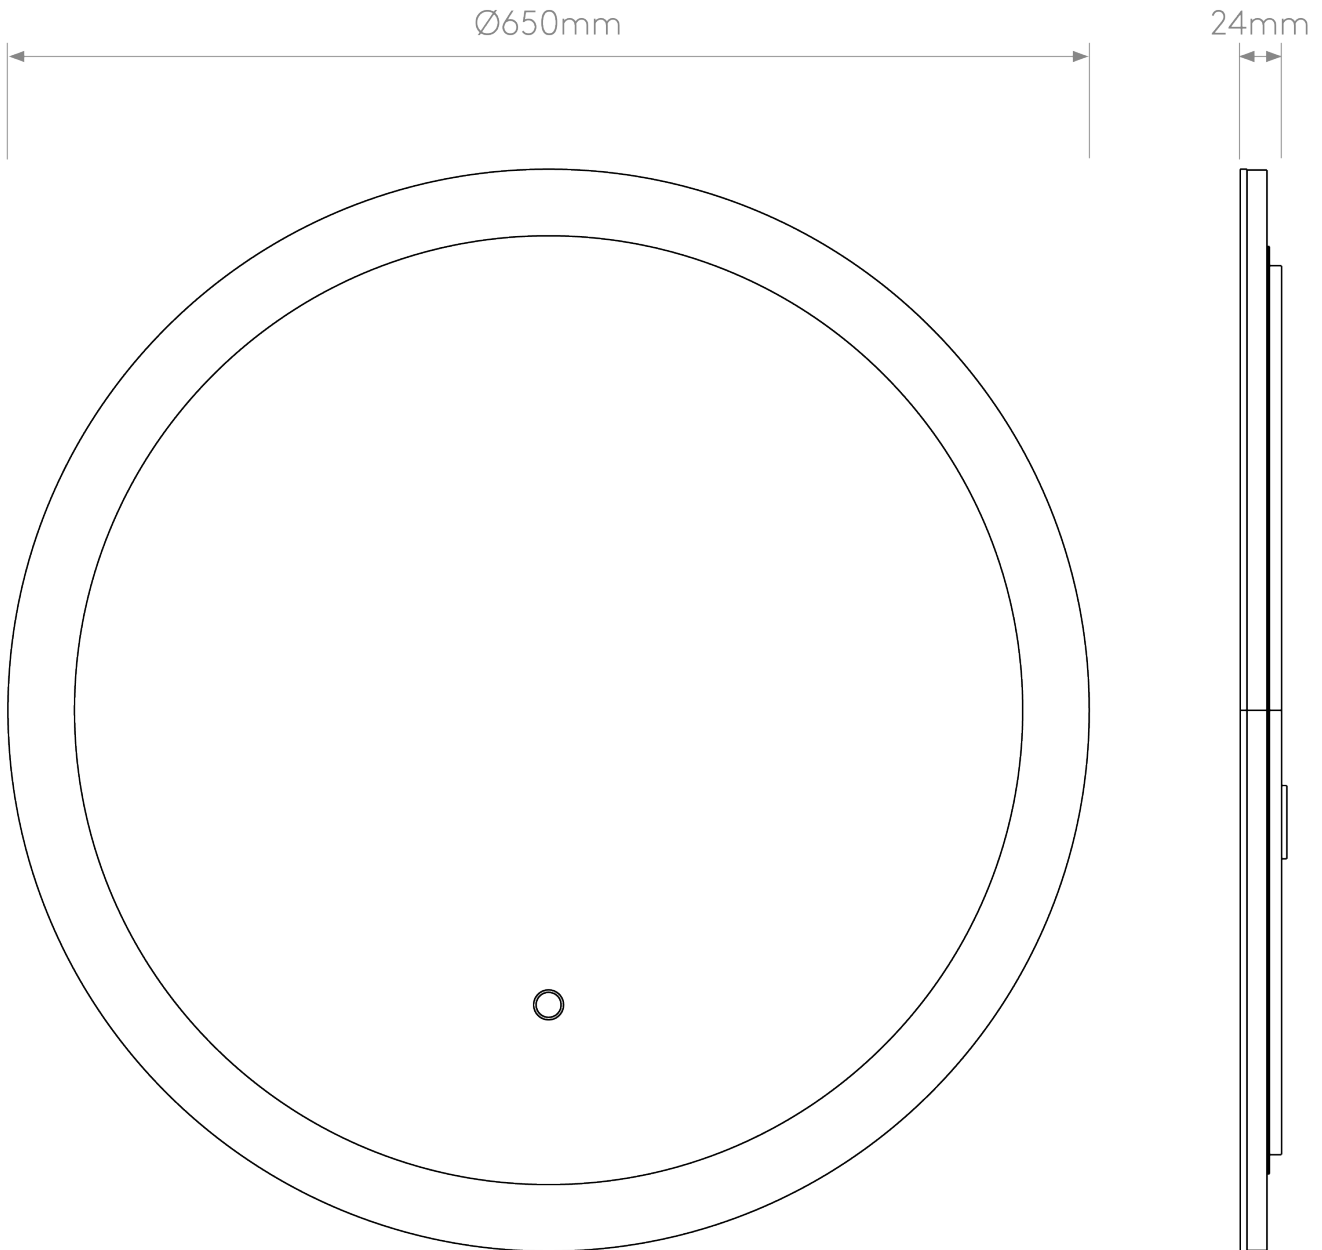

Astro Lighting - Ascot - 1486001 - LED Mirrored Glass Frosted IP44 Touch 650 Round Bathroom Mirror

CONTACT