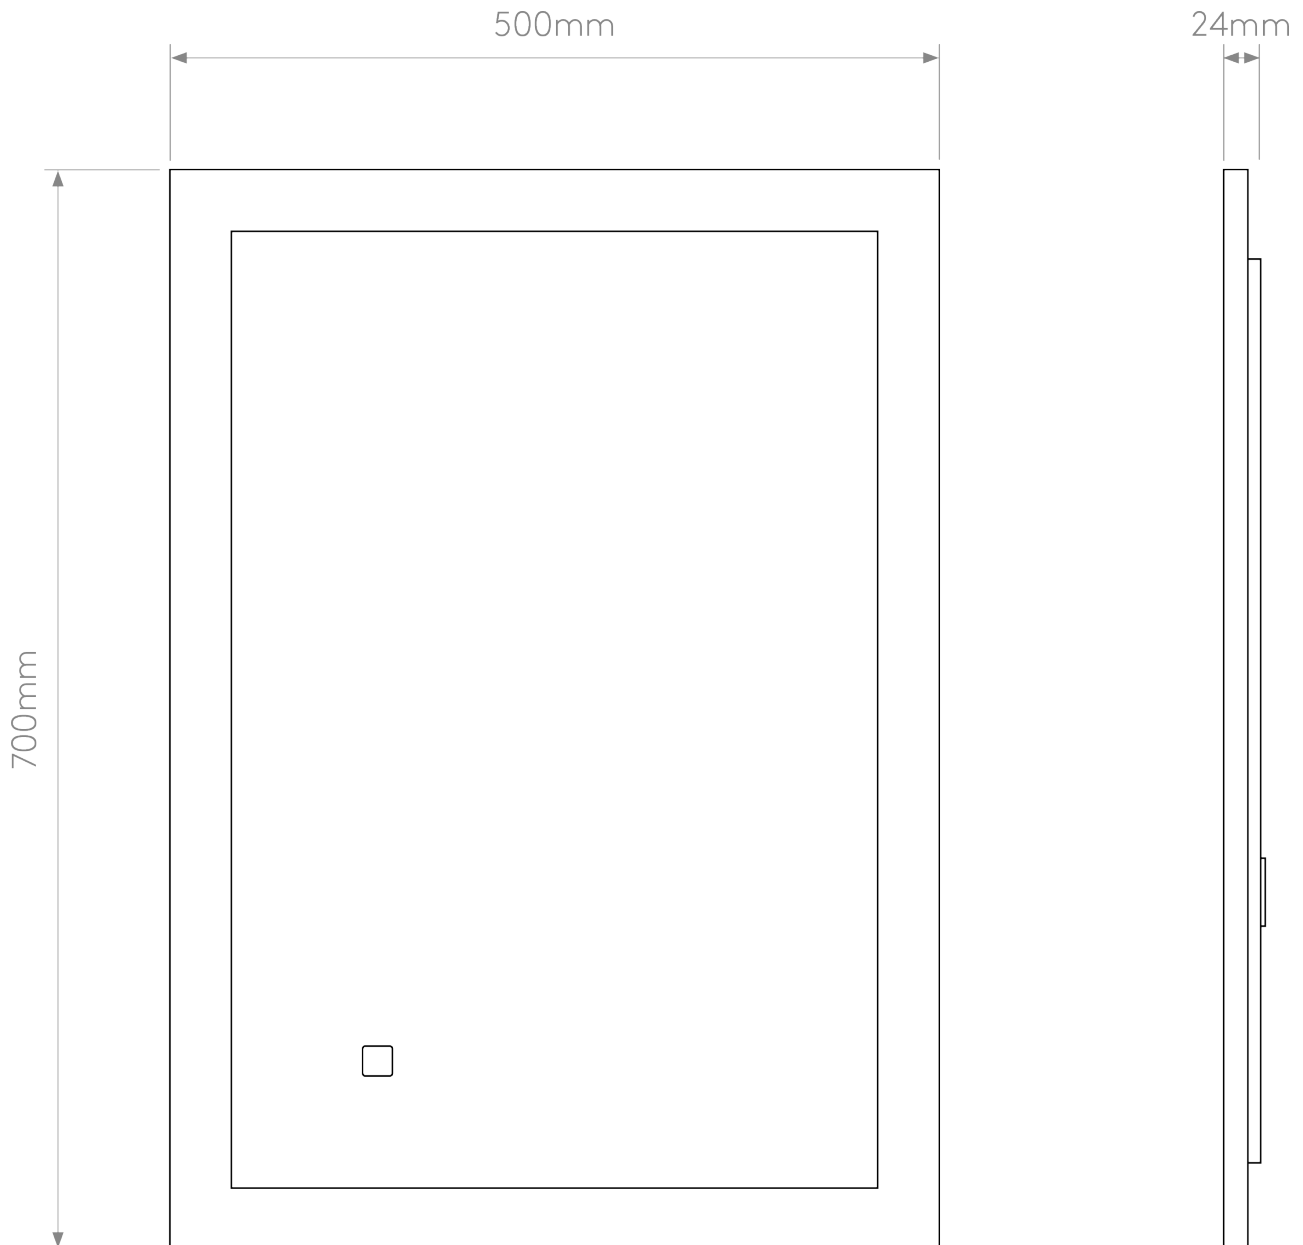

Astro Lighting - Ascot - 1486002 - LED Mirrored Glass Frosted IP44 Touch 700 Bathroom Mirror

CONTACT