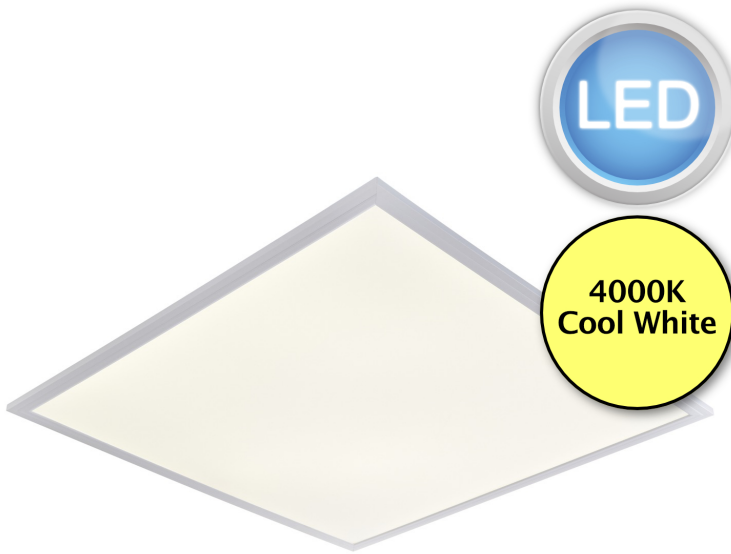

## Saxby Lighting - Stratus Base - 106526 - LED White Opal Panel Light

### DESCRIPTION

PLEASE NOTE: THESE ARE ONLY AVAILABLE TO BE ORDERED IN MULTIPLE OF 6'S. The Stratus base panel is a robust, square LED panel. Complete with LED driver, this LED fitting has a 36W LED module (SMD) and using backlit technology for a high light output of 3200 lumens. It comes in a gloss white & opal plastic finish.

### APPEARANCE

- Base: White Paint
- Shade: Opal Plastic

### DIMENSION

- Height: 30mm
- Width: 595mm
- Depth: 595mm
- Weight: 1.39kg