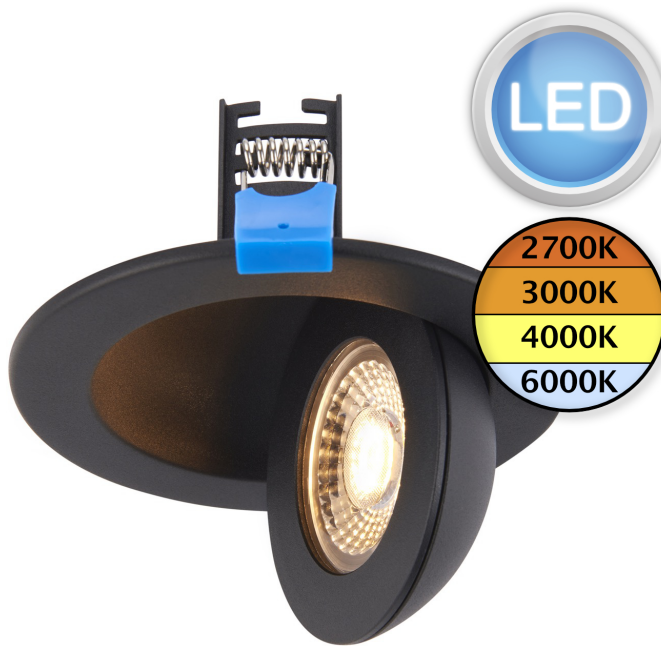

Saxby Lighting - Shield360 - 106537 - LED Black IP44 Bathroom Recessed Fire Rated Ceiling Downlight

REFERENCE

- SKU: FCL-27454
- Supplier SKU: 106537
- Barcode: 5017588065371

DESCRIPTION

The Shield360 is Saxbys new versatile downlight. This fitting comes with a 3-way Plug and Play connector which allows users to loop in and out. The connector has a simple 4-way CCT switch allowing users to choose between 2700K, 3000K, 4000K or 6000K and a 3-way Watt switch allowing users to choose between 4W, 6W or 8W. Other features include: the option to be covered with insulation, fits into shallow ceiling voids, IP65-rated, and fully fire-rated for 90-minute ceilings. The Shield360 swivels on 1 axis to be able to rotate 360 degrees.

CATEGORY

- Brand: Saxby Lighting
- Family: Shield360
- Category: Bathroom Lighting / Recessed / Fire

APPEARANCE

- Base: Matt Black Paint

DIMENSION

- Height: 45mm
- Diameter: 110mm
- Projection: 3mm
- Cut out size: 90mm
- Weight: .28kg

LIGHT SOURCE

- Lamp included: Yes
- Lamp detail: 8W LED (included)
- Dimmable
- Kelvin: 2700/3000/4000/6000K (Tunable)
- Lumens: 800Lm
- Switch: No

SPECIFICATION

- Ingress protection: IP44
- Class: Class II - Double Insulated, No Earth
- Voltage: 240V
- Fire rating: 90 minute fire rated