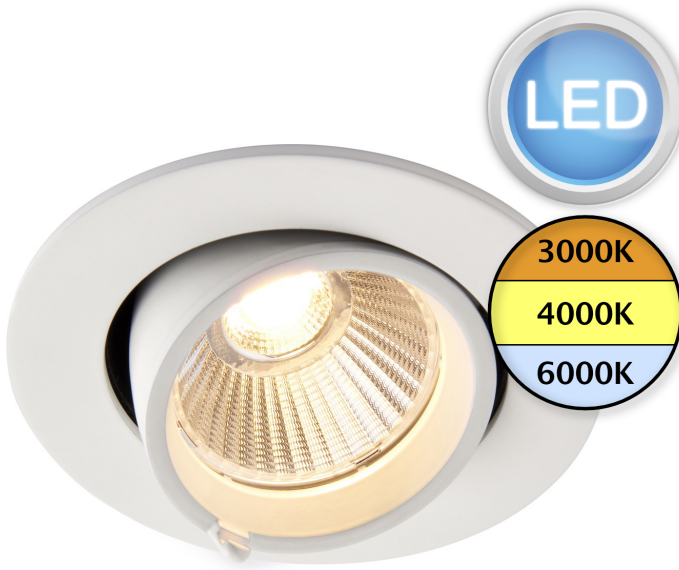

Saxby Lighting - Axial CCT - 108288 - LED White Clear Recessed Ceiling Downlight

REFERENCE

- SKU: FCL-27513
- Supplier SKU: 108288
- Barcode: 5017588082880

DESCRIPTION

The Axial CCT range consists of high performance downlights, ideal for commercial spaces, but particularly retail as their light projection is changeable. Each fitting is supplied with a driver. Range contains a variety of sizes and shapes. Available in matt white and matt black and three wattage options 10.5W, 15W & 30W

CATEGORY

- Brand: Saxby Lighting
- Family: Axial
- Category: Indoor Lighting / Recessed / Ceiling

APPEARANCE

- Base: Matt White Paint
- Shade: Clear PC

DIMENSION

- Height: 75mm
- Diameter: 90mm
- Cut out size: 77mm
- Weight: .25kg

LIGHT SOURCE

- Lamp included: Yes
- Lamp detail: 10.5W LED (included)
- Non-dimmable
- Kelvin: 3000/4000/6000K (Tunable)
- Lumens: 900Lm
- Switch: No

SPECIFICATION

- Ingress protection: IP20
- Class: Class II - Double Insulated, No Earth
- Voltage: 240V