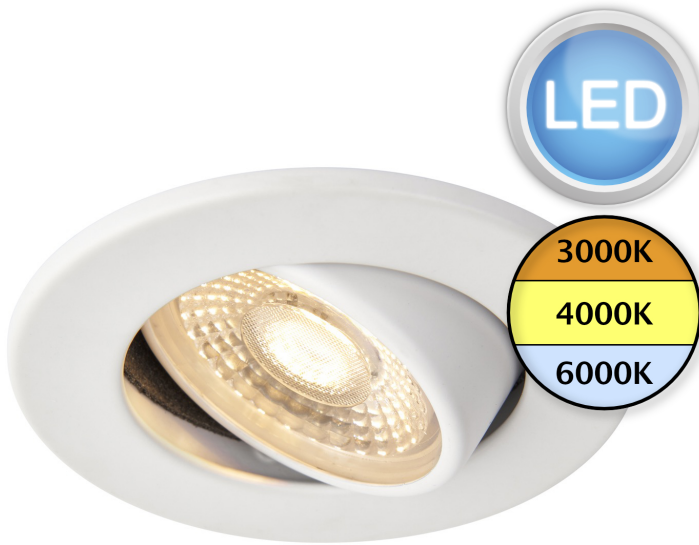

Saxby Lighting - ShieldECO - 108294 - LED White Clear Recessed Fire Rated Ceiling Downlight

REFERENCE

- SKU: FCL-27518
- Supplier SKU: 108294
- Barcode: 5017588082941

DESCRIPTION

Ideal for domestic use, the ShieldECO 500 Tilt range has all the features required of an everyday downlight; fire rated and dimmable. Tool-less and quick to install due to the 4 way push fit screwless terminal block. The 5W LED SMD module produces 500 lumens and incorporates a 60 degree lens. Slim profile with matt white finish.

CATEGORY

- Brand: Saxby Lighting
- Family: ShieldECO
- Category: Indoor Lighting / Recessed / Fire

APPEARANCE

- Base: Matt White Paint
- Shade: Clear Acrylic Diffuser

DIMENSION

- Height: 60mm
- Diameter: 85mm
- Projection: 3mm
- Cut out size: 70mm
- Weight: .24kg

LIGHT SOURCE

- Lamp included: Yes
- Lamp detail: 5W LED (included)
- Dimmable
- Kelvin: 3000/4000/6000K (Tunable)
- Lumens: 500Lm
- Switch: No

SPECIFICATION

- Ingress protection: IP20
- Class: Class II - Double Insulated, No Earth
- Voltage: 240V
- Fire rating: 30, 60 & 90 minute fire rated