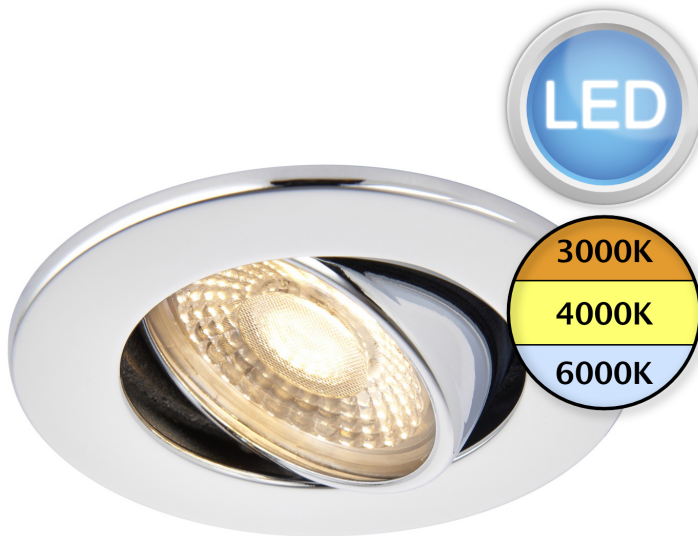

Saxby Lighting - ShieldECO - 108297 - LED Chrome Recessed Fire Rated Ceiling Downlight

REFERENCE

- SKU: FCL-27521
- Supplier SKU: 108297
- Barcode: 5017588082972

DESCRIPTION

Ideal for domestic use, the ShieldECO 500 Tilt range has all the features required of an everyday downlight; fire rated, and dimmable. Tool-less and quick to install due to the 4 way push fit screwless terminal block. The 5W LED SMD module produces 500 lumens and incorporates a 60 degree lens. Slim profile with chrome finish.

CATEGORY

- Brand: Saxby Lighting
- Family: ShieldECO
- Category: Indoor Lighting / Recessed / Fire

APPEARANCE

- Base: Polished Chrome Plate

DIMENSION

- Height: 60mm
- Diameter: 85mm
- Projection: 3mm
- Cut out size: 70mm
- Weight: .24kg

LIGHT SOURCE

- Lamp included: Yes
- Lamp detail: 5W LED (included)
- Dimmable
- Kelvin: 3000/4000/6000K (Tunable)
- Lumens: 500Lm
- Switch: No

SPECIFICATION

- Ingress protection: IP20
- Class: Class II - Double Insulated, No Earth
- Voltage: 240V
- Fire rating: 30, 60 & 90 minute fire rated