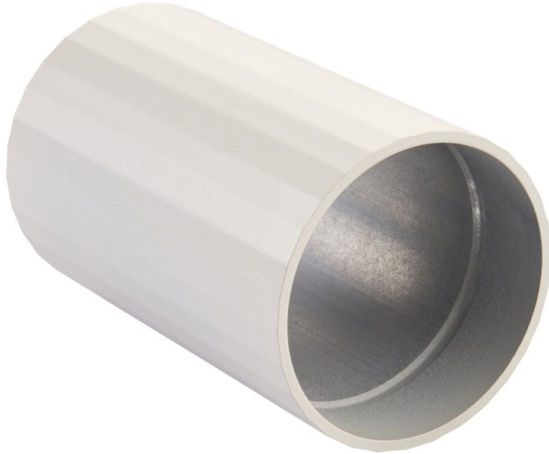

Saxby Lighting - Juno LED Casing - 108737 - White Track Component

REFERENCE

- SKU: FCL-27529
- Supplier SKU: 108737
- Barcode: 5017588087373

DESCRIPTION

Our Juno Track Head boasts interchangeable metal sleeves that elegantly slide and lock onto the body, allowing you to completely transform its look within seconds. This casing has a matt white finish.

CATEGORY

- Brand: Saxby Lighting
- Family: Juno
- Category: Bulbs & Accessories / Saxby / Track

APPEARANCE

- Base: Matt White Paint

DIMENSION

- Height: 85mm
- Weight: .07kg

LIGHT SOURCE

- Energy class: Not applicable
- Switch: n/a

SPECIFICATION

- Ingress protection: IP20
- Voltage: 240V

CONTACT