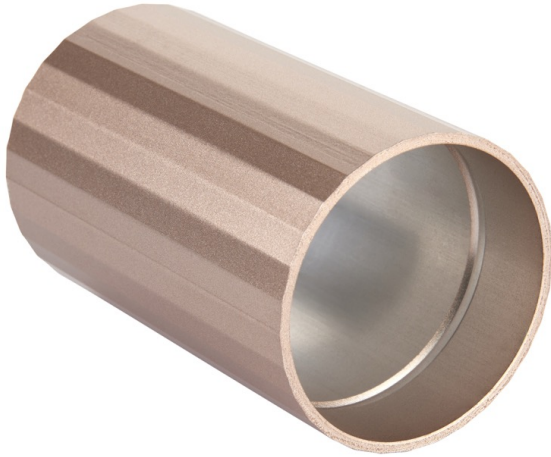

Saxby Lighting - Juno LED Casing - 108738 - Rose Gold Track Component

#### REFERENCE

- SKU: FCL-27530
- Supplier SKU: 108738
- Barcode: 5017588087380

#### DESCRIPTION

Our Juno Track Head boasts interchangeable metal sleeves that elegantly slide and lock onto the body, allowing you to completely transform its look within seconds. This casing has a rose gold finish.

#### APPEARANCE

- Base: Rose Gold Paint