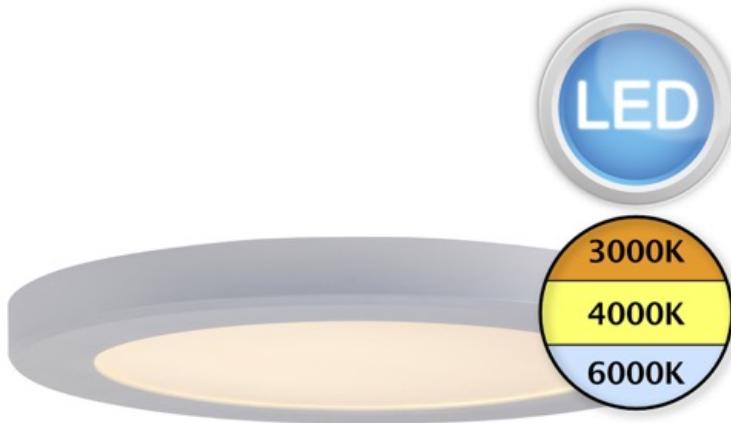

Saxby Lighting - StratusDISC adjustable CCT - 108743 - LED White IP44 Bathroom Ceiling Flush Light

REFERENCE

- SKU: FCL-27535
- Supplier SKU: 108743
- Barcode: 5017588087434

DESCRIPTION

The StratusDISC adjustable is an ideal choice for all office and corridor lighting. The ultra slim profile can be placed into the slimmest of voids and the adjustable back means it can fit in any size hole in the ceiling and it can be easily surface mounted as well. The back lit technology and high power SMD LEDs offer an even, superior light output, with no dark spots and reduced glare.

CATEGORY

- Brand: Saxby Lighting
- Family: Stratus
- Category: Bathroom Lighting / Ceiling / Flush

APPEARANCE

- Base: Textured Matt White PC

DIMENSION

- Height: 18mm
- Diameter: 220mm
- Cut out size: 50mm
- Weight: .37kg

LIGHT SOURCE

- Lamp included: Yes
- Lamp detail: 18W LED (included)
- Non-dimmable
- Kelvin: 3000/4000/6000K (Tunable)
- Lumens: 1800Lm
- Switch: No

SPECIFICATION

- Ingress protection: IP44
- Class: Class II - Double Insulated, No Earth
- Voltage: 240V