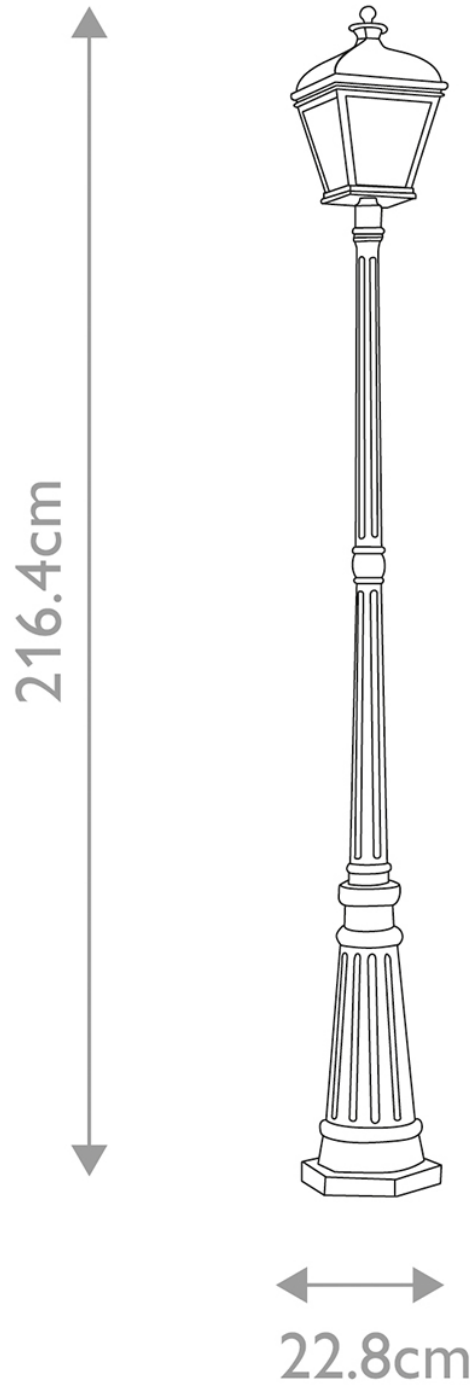

Elstead Lighting - Bayview - BAYVIEW-5L-BK - Black IP44 Outdoor Lamp Post

CONTACT