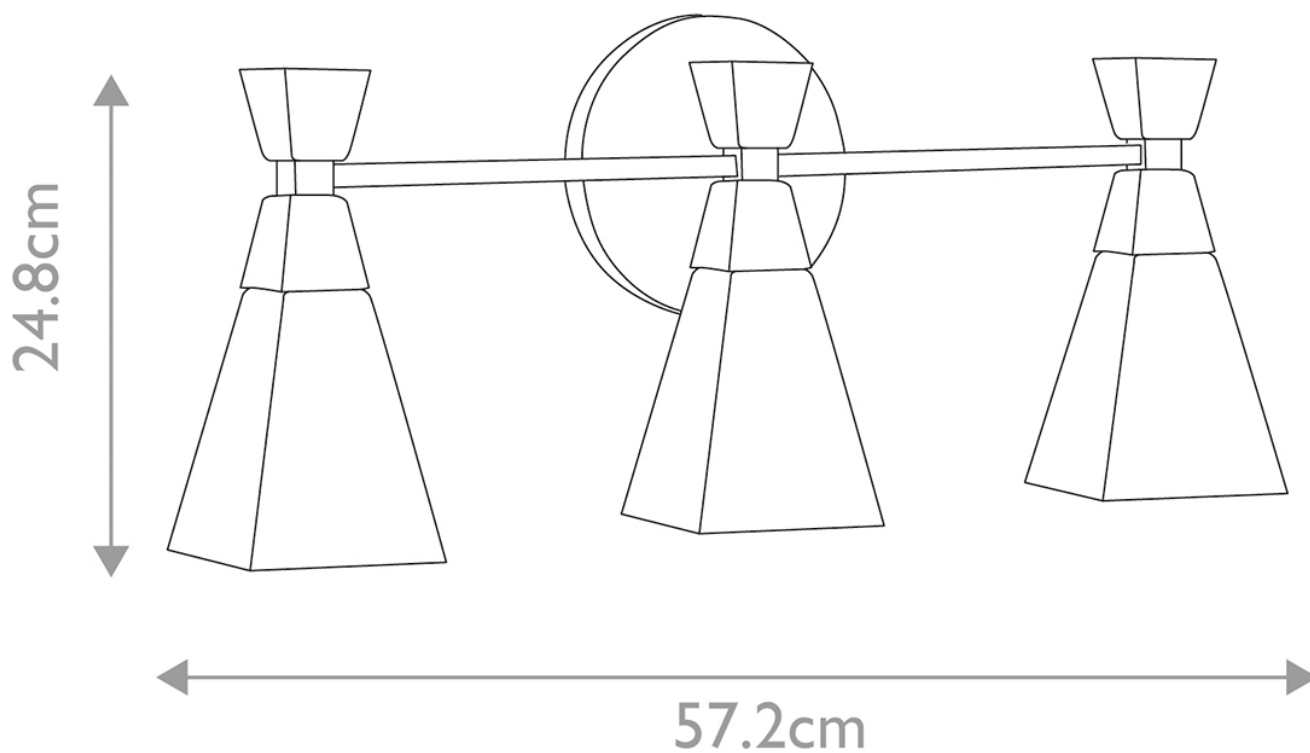

Elstead Lighting - Bowtie - BOWTIE-3-MB - LED Black Opal Glass 3 Light IP44 Bathroom Wall Light

CONTACT