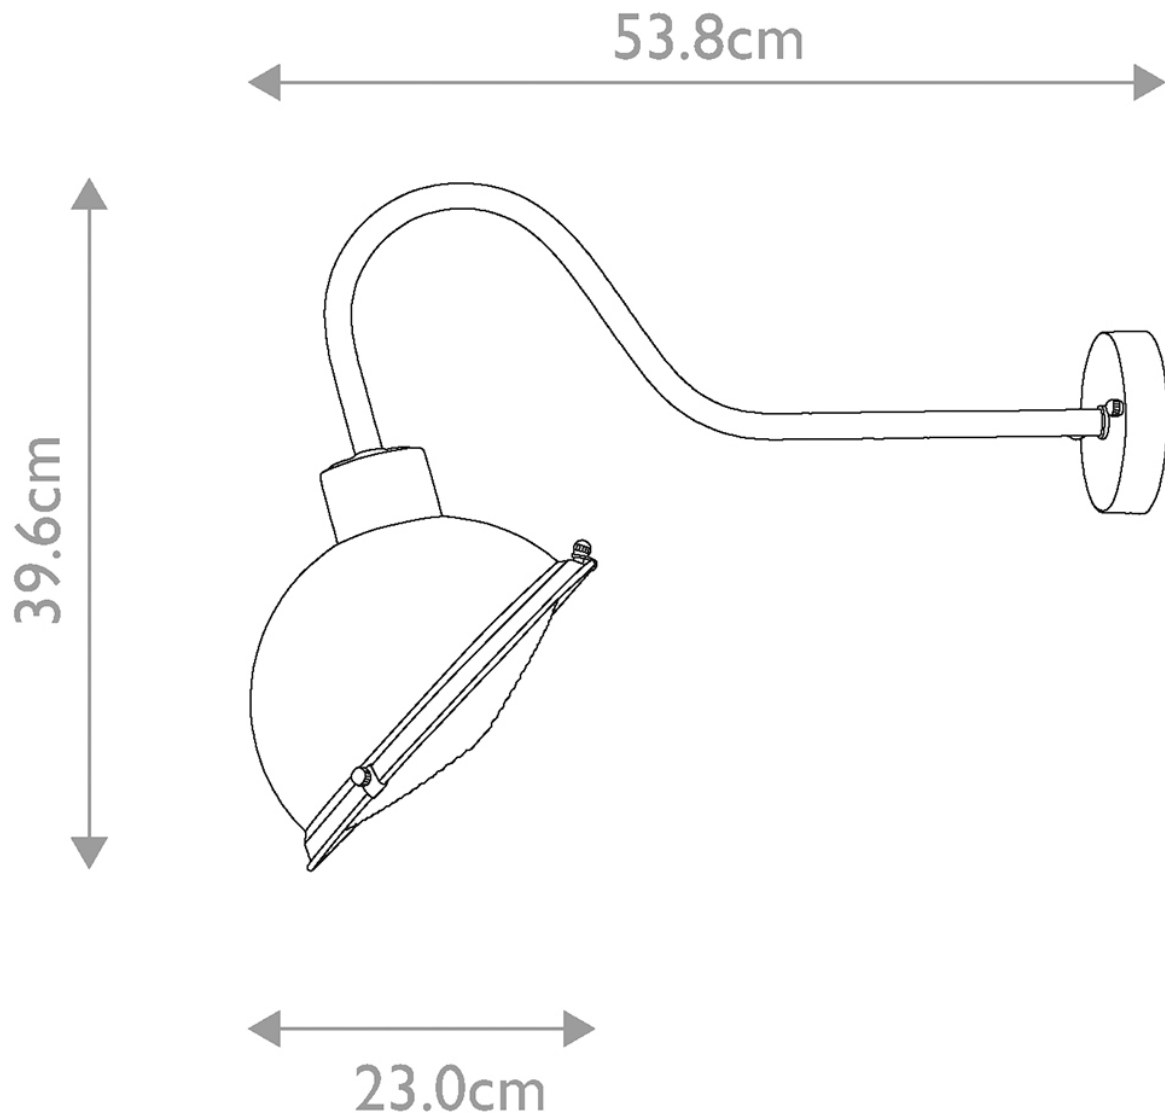

Elstead Lighting - Chiswick - CHISWICK-ATB - Antique Brass IP44 Coastal Resistant Outdoor Wall Light

CONTACT