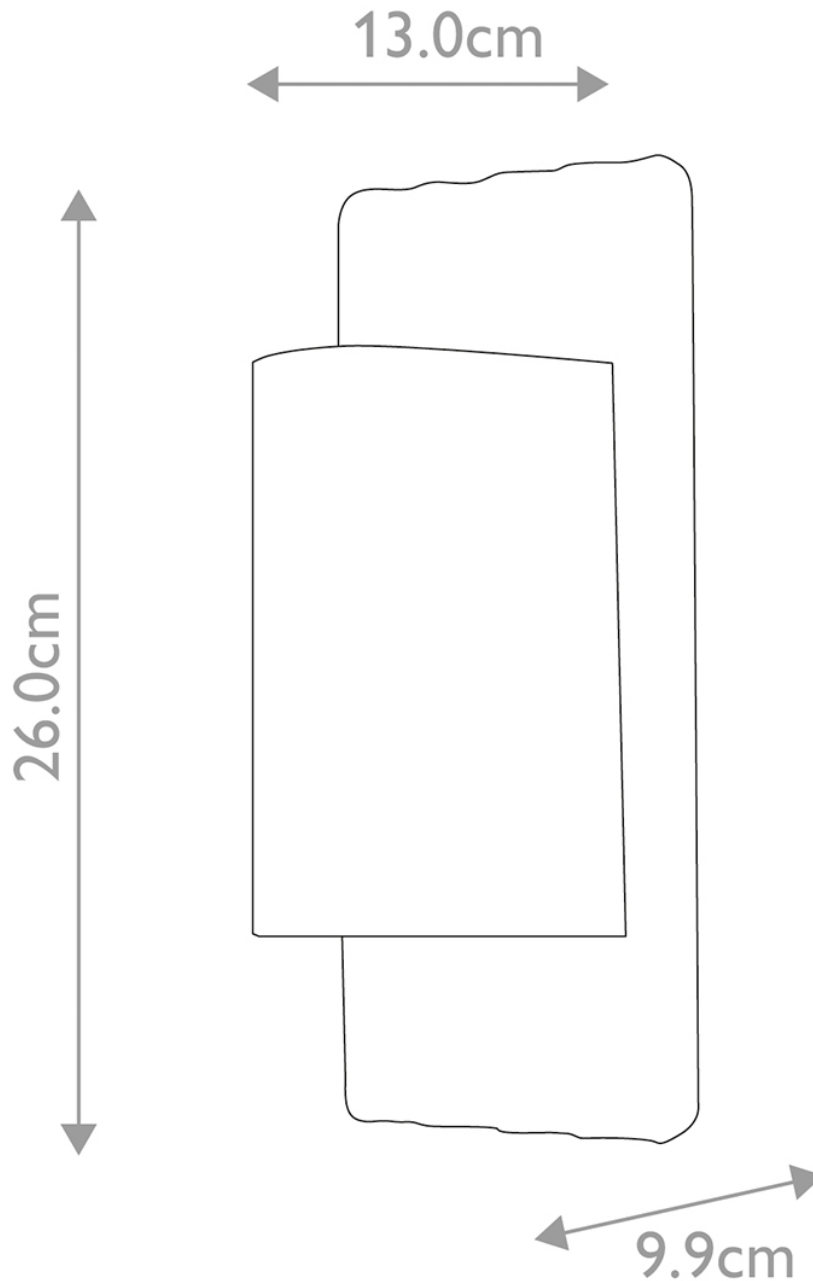

Elstead Lighting - Dali - DALI - Grey 2 Light IP44 Coastal Resistant Outdoor Wall Light

CONTACT