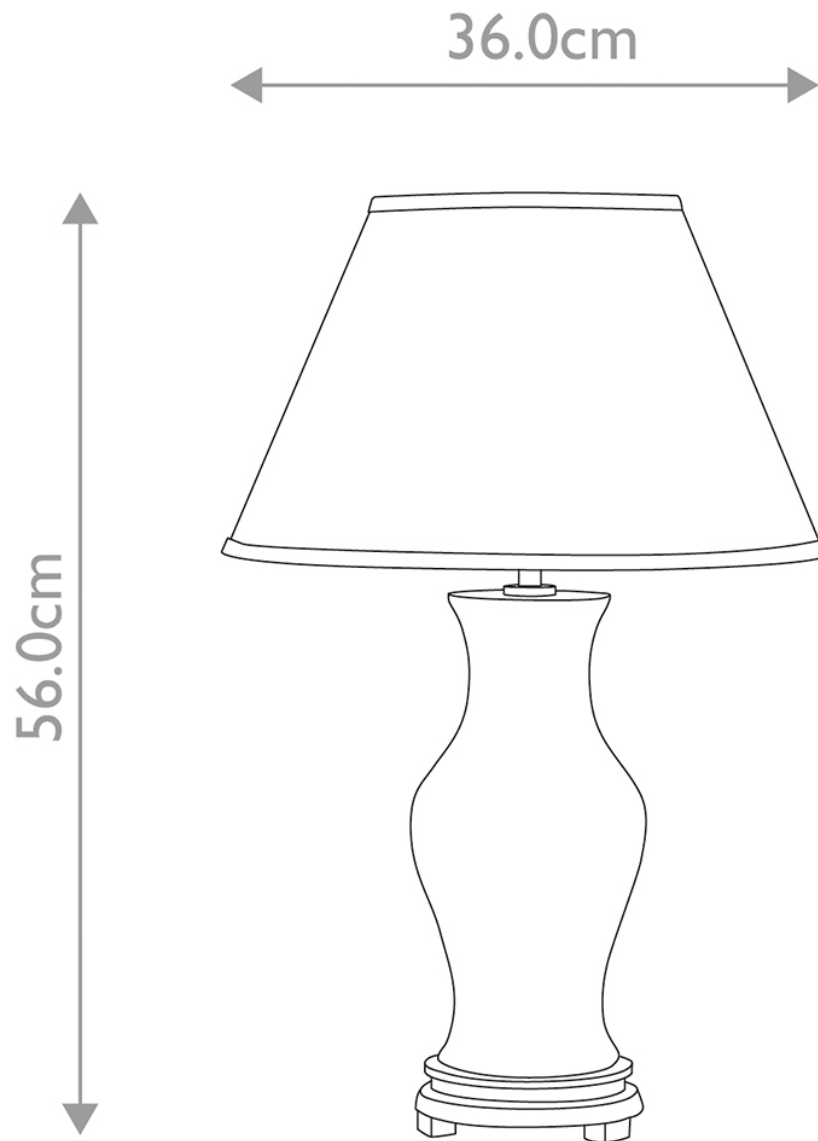

Elstead Lighting - Oxblood - DL-MAJIN-SMALL-TL-OXB - Oxblood Ivory Ceramic Table Lamp With Shade

CONTACT