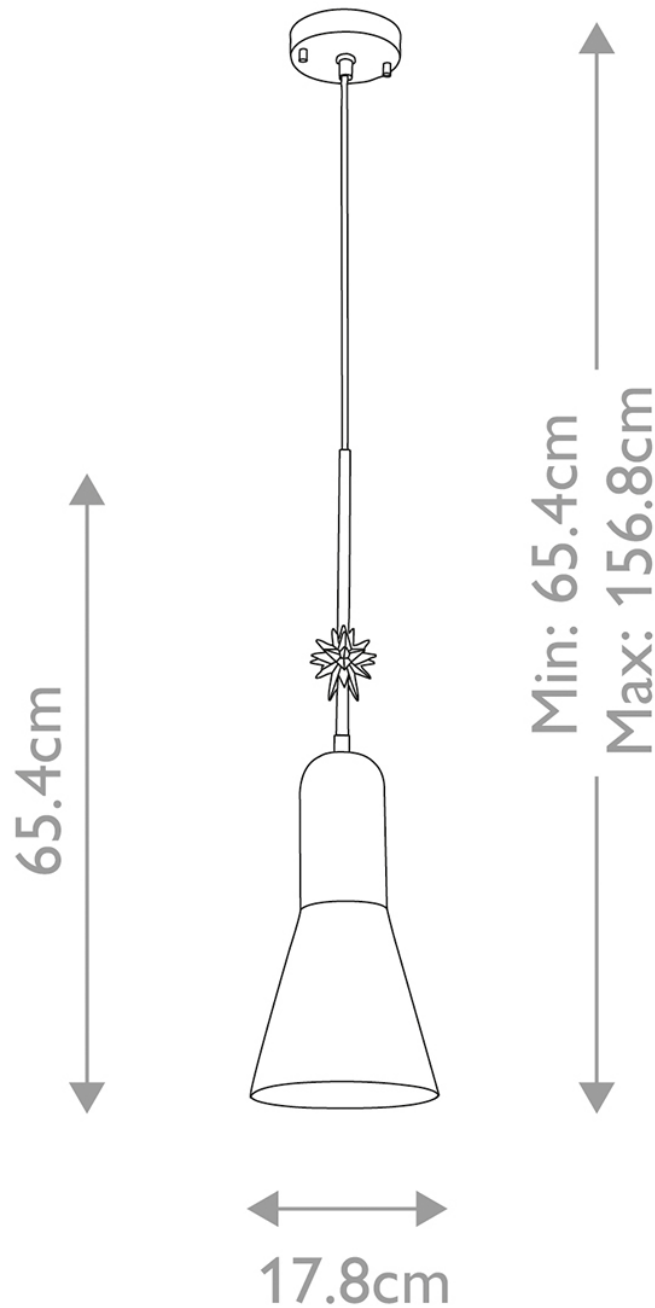

Elstead Lighting - Etoile - ETOILE-P-M-AB - Aged Brass Gold Leaf Ceiling Pendant Light

**CONTACT**