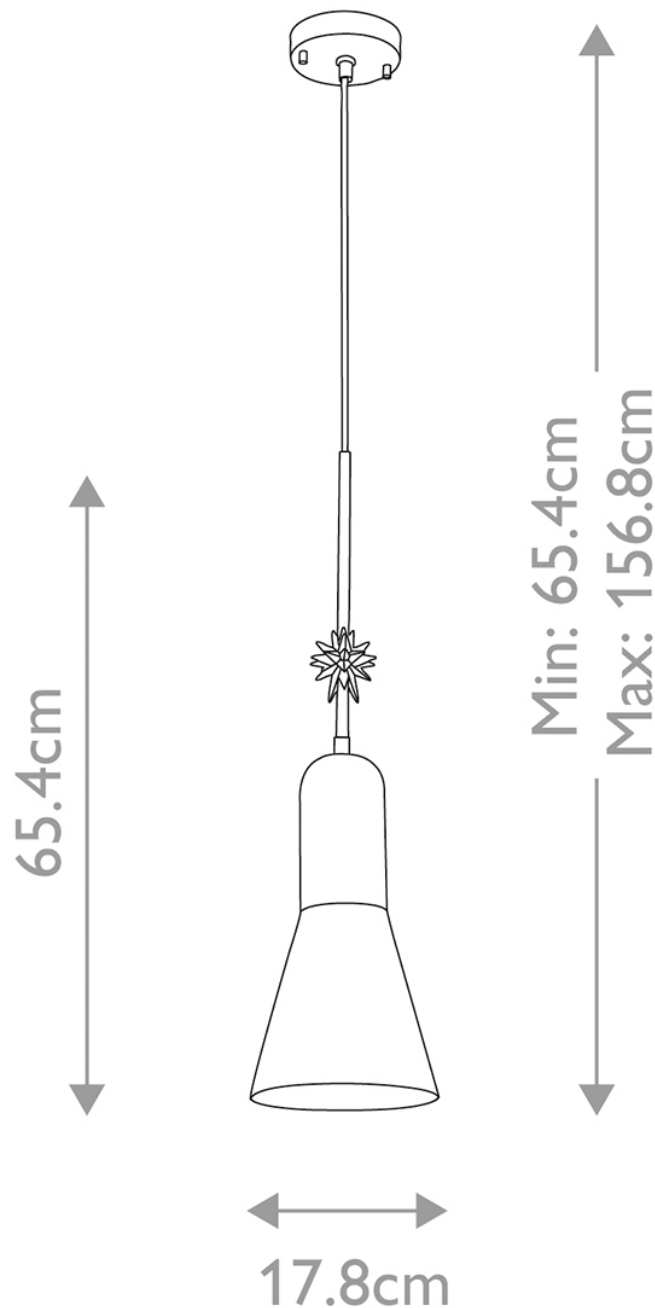

Elstead Lighting - Etoile - ETOILE-P-M-MB - Black Gold Leaf Ceiling Pendant Light

CONTACT