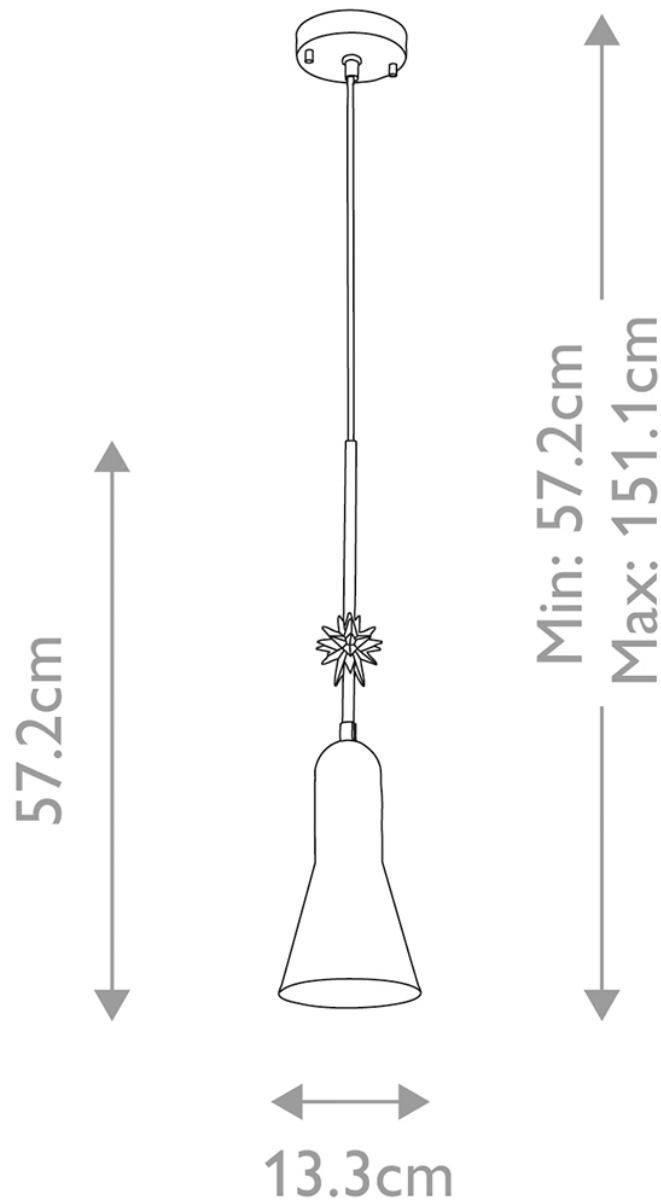

Elstead Lighting - Etoile - ETOILE-P-S-AB - Aged Brass Gold Leaf Ceiling Pendant Light

CONTACT