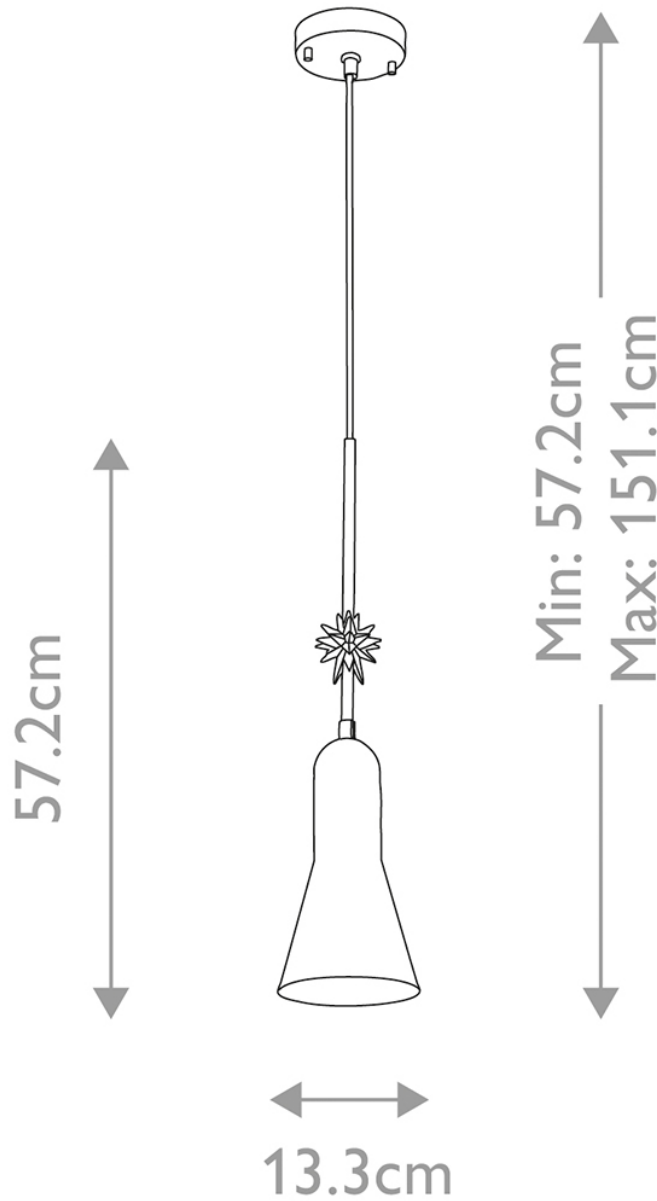

Elstead Lighting - Etoile - ETOILE-P-S-MB - Black Gold Leaf Ceiling Pendant Light

CONTACT