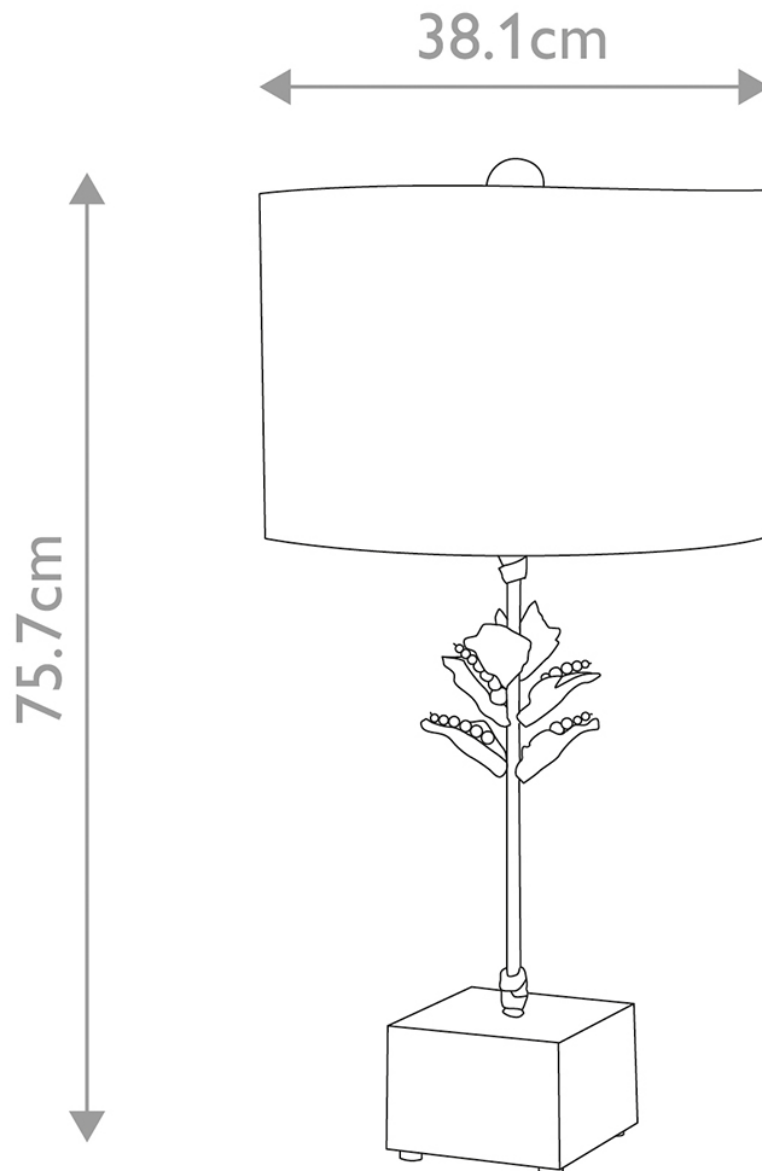

**Flambeau Lighting - Camilia - FB-CAMILIA-TL - Antique Gold Black Parchment Table Lamp With Shade**

**CONTACT**