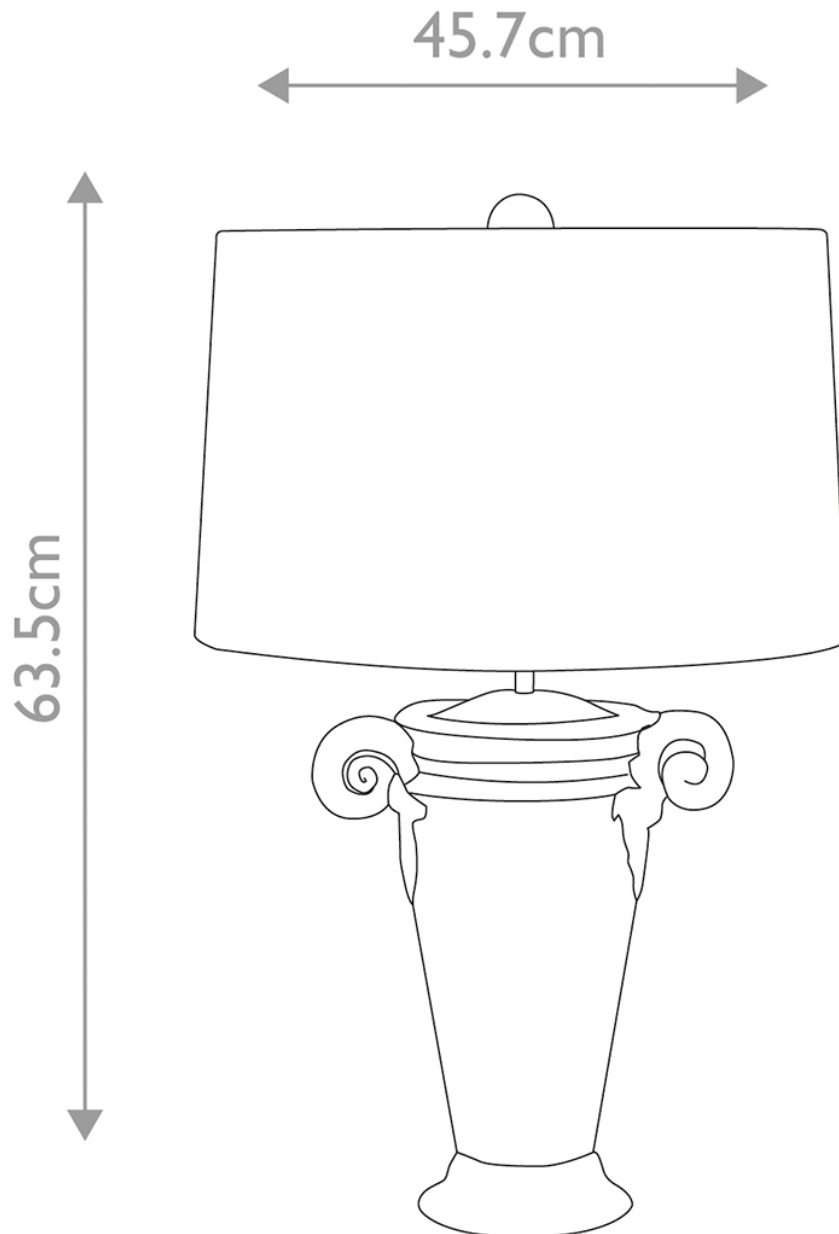

**Flambeau Lighting - Gallier - FB-GALLIER-TL - Black Resin Gold White Table Lamp With Shade**

**CONTACT**