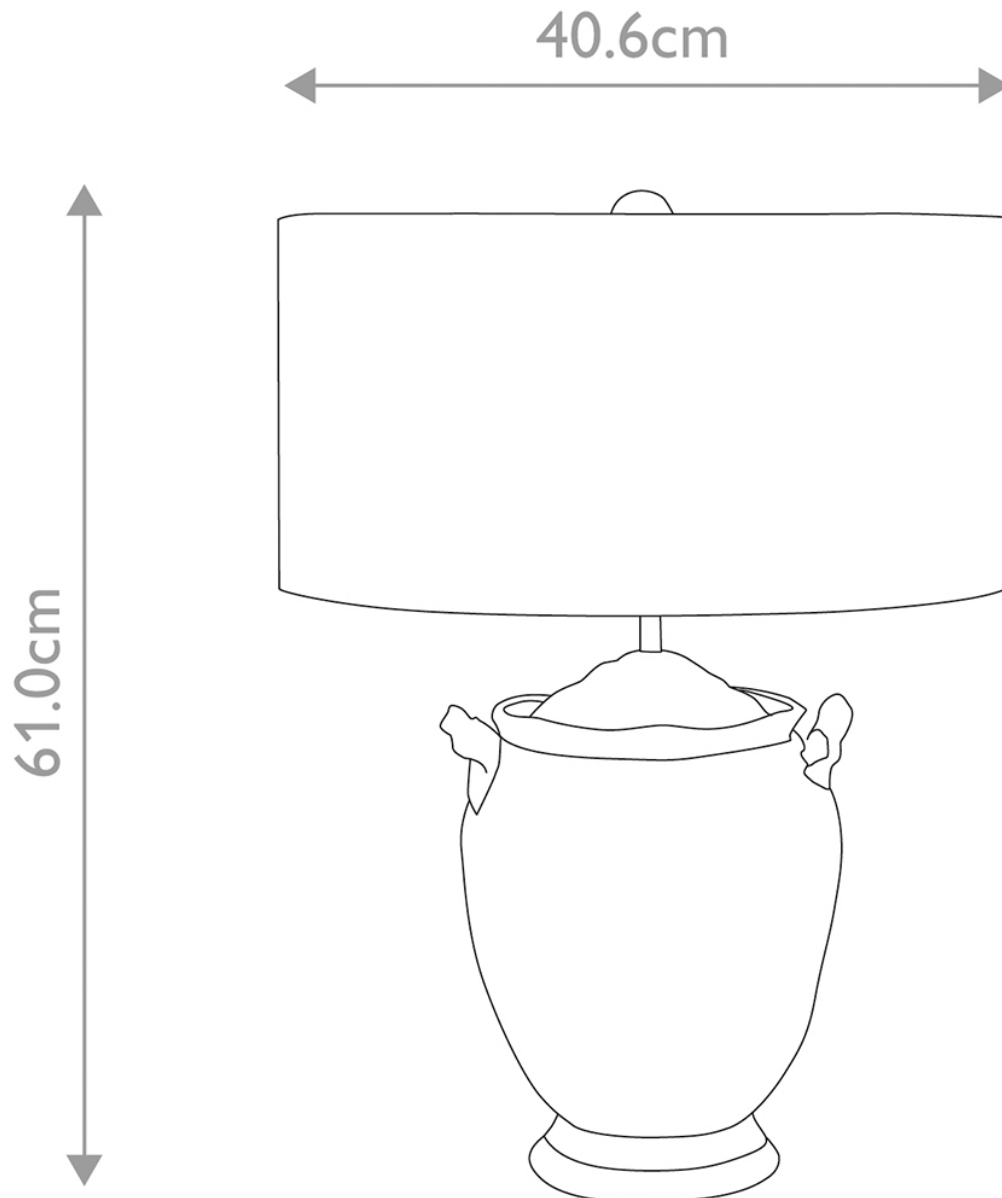

Flambeau Lighting - Jackson - FB-JACKSON-TL - Antique Silver Gold Leaf Parchment Table Lamp With Shade

CONTACT