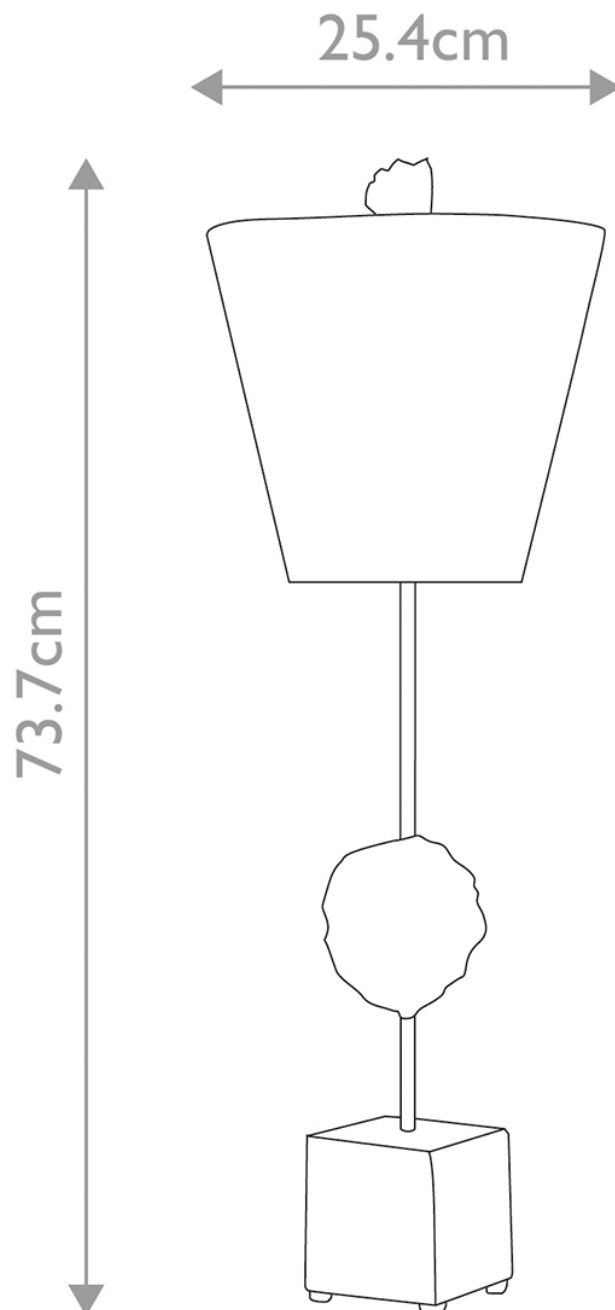

Flambeau Lighting - Petra - FB-PETRA-TL - Bone White Parchment Table Lamp With Shade

CONTACT