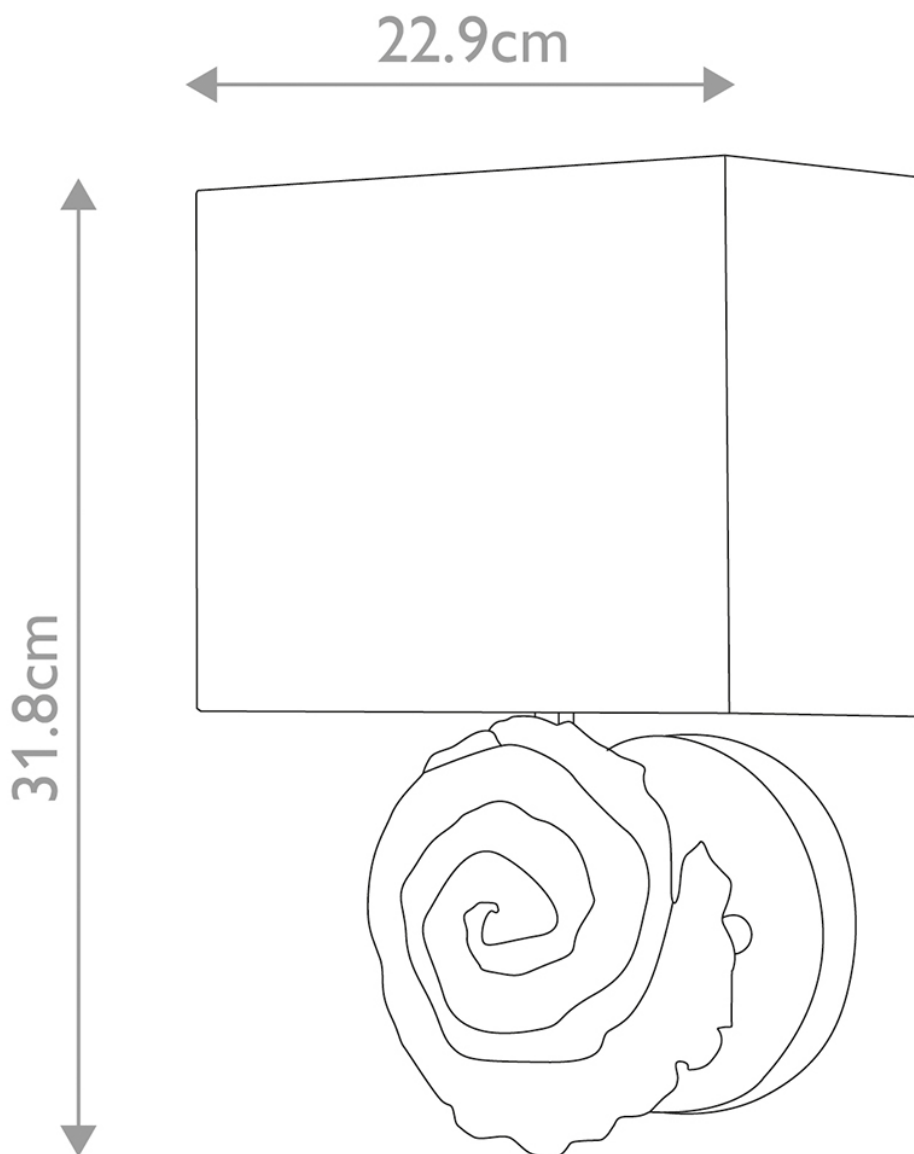

Flambeau Lighting - Swirl - FB-SWIRL-1L-W - Bone White Wall Light

CONTACT