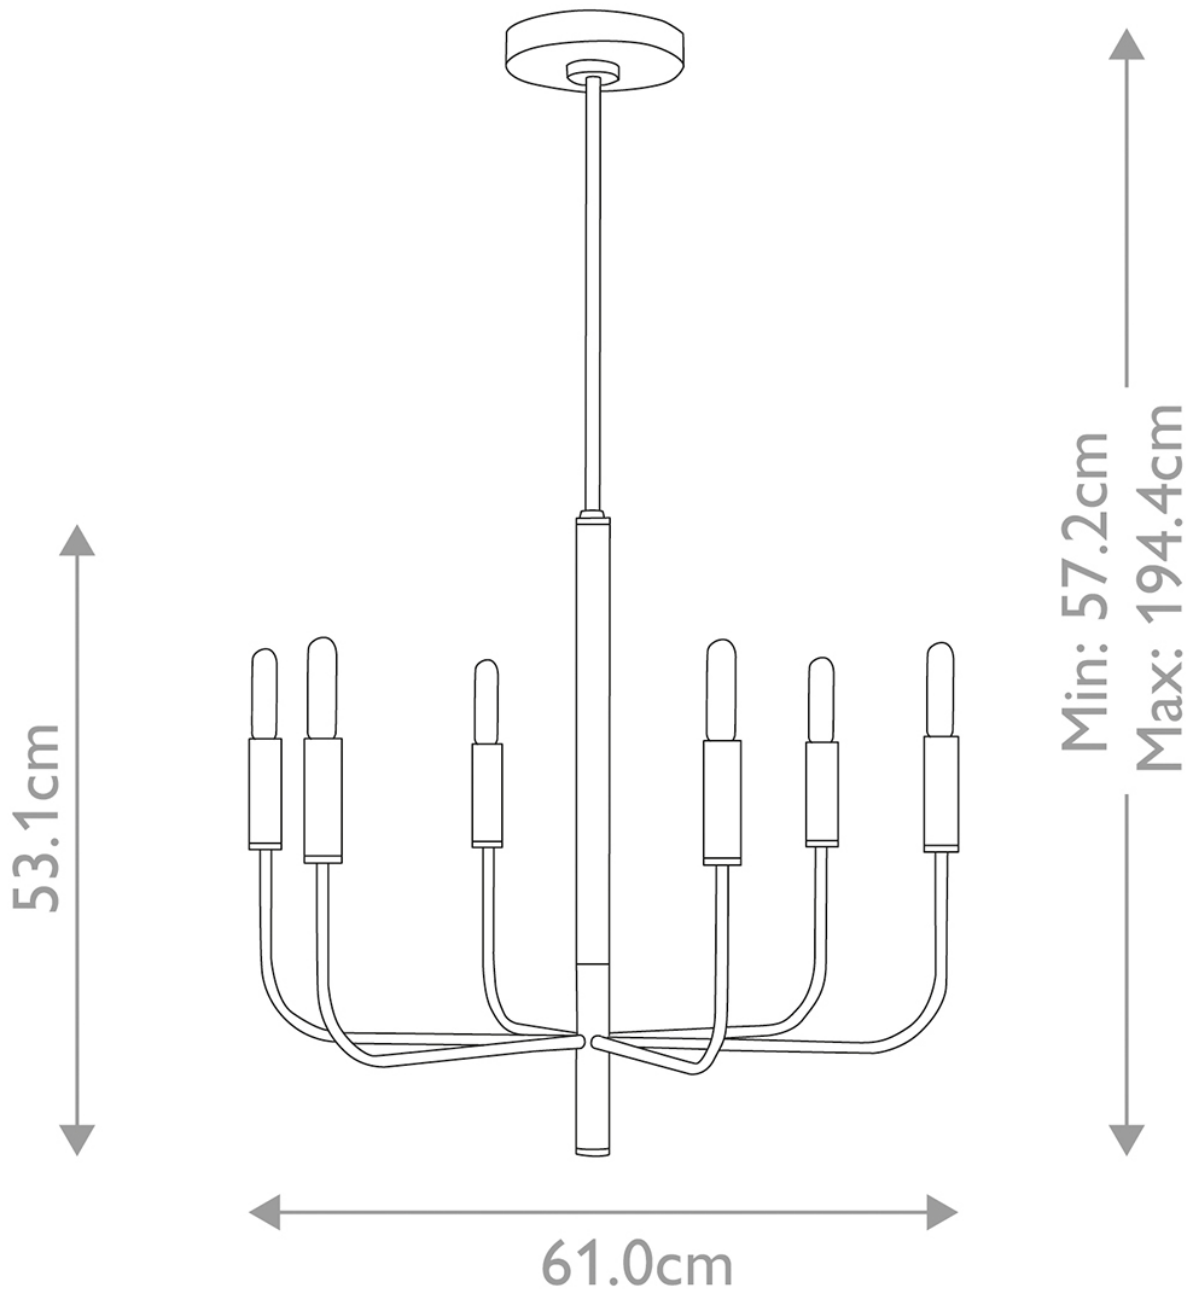

Feiss Lighting - Brianna - FE-BRIANNA6-BB - Burnished Bronze 6 Light Chandelier

**CONTACT**