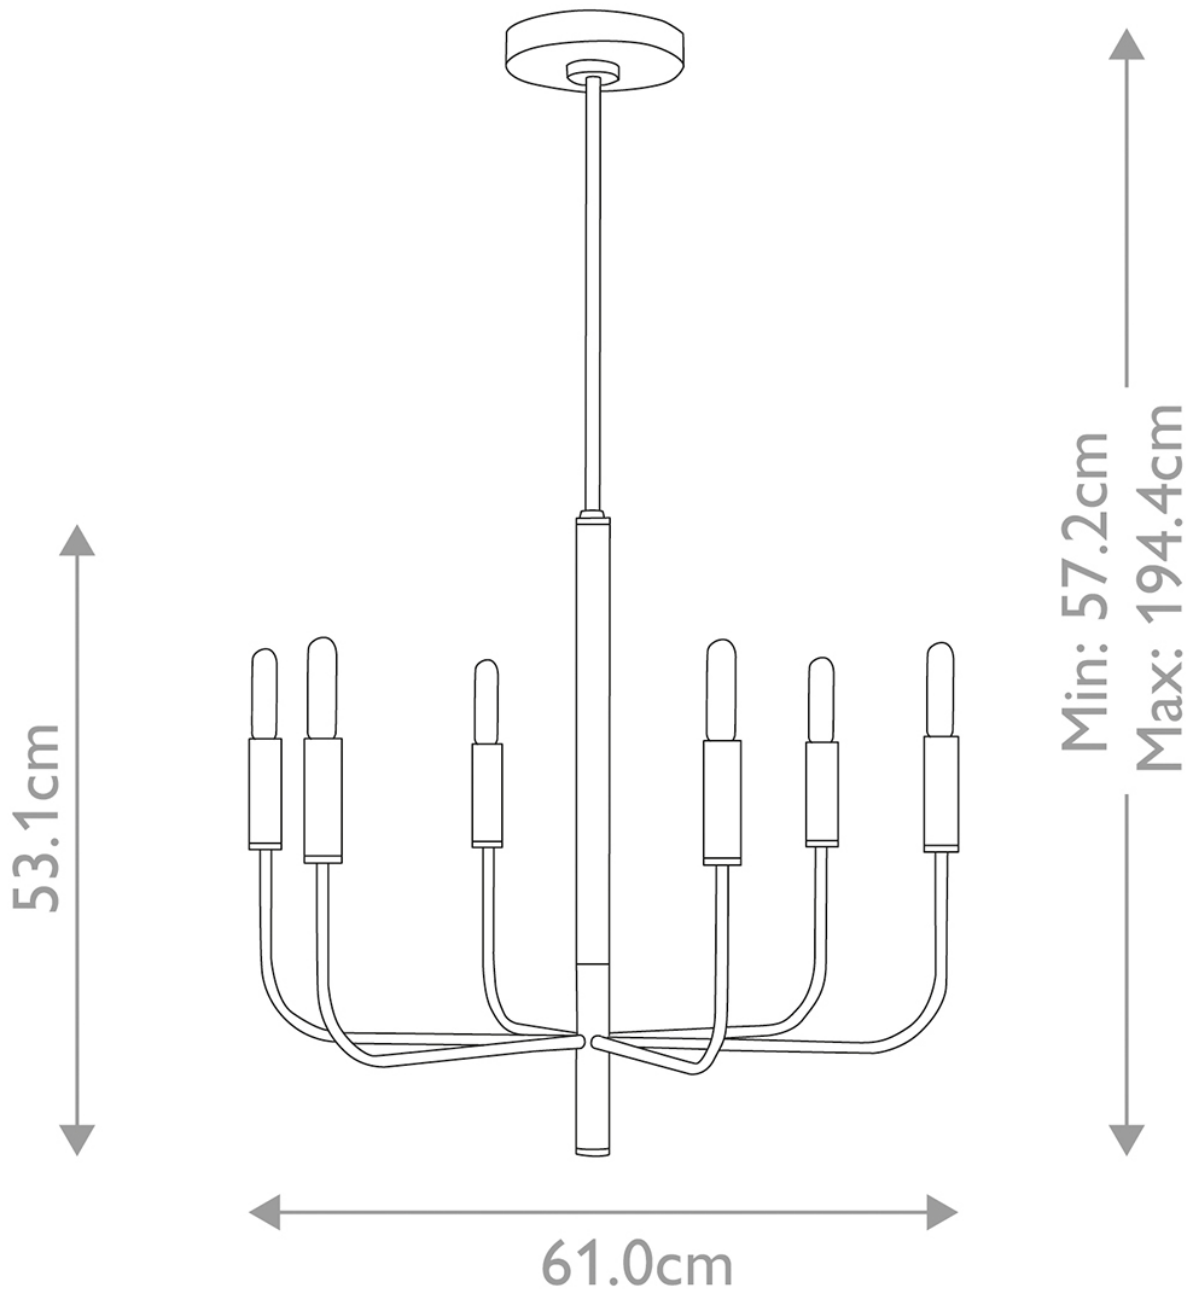

Feiss Lighting - Brianna - FE-BRIANNA6-PN - Nickel 6 Light Chandelier

CONTACT