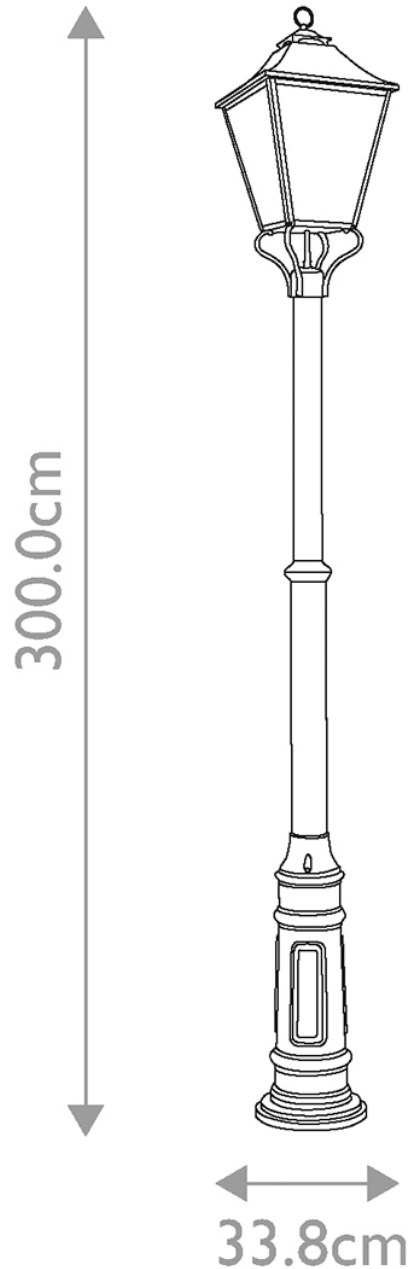

Feiss Lighting - Galena - FE-GALENA5-XL-SBL - Sable 4 Light IP44 Outdoor Lamp Post

**CONTACT**