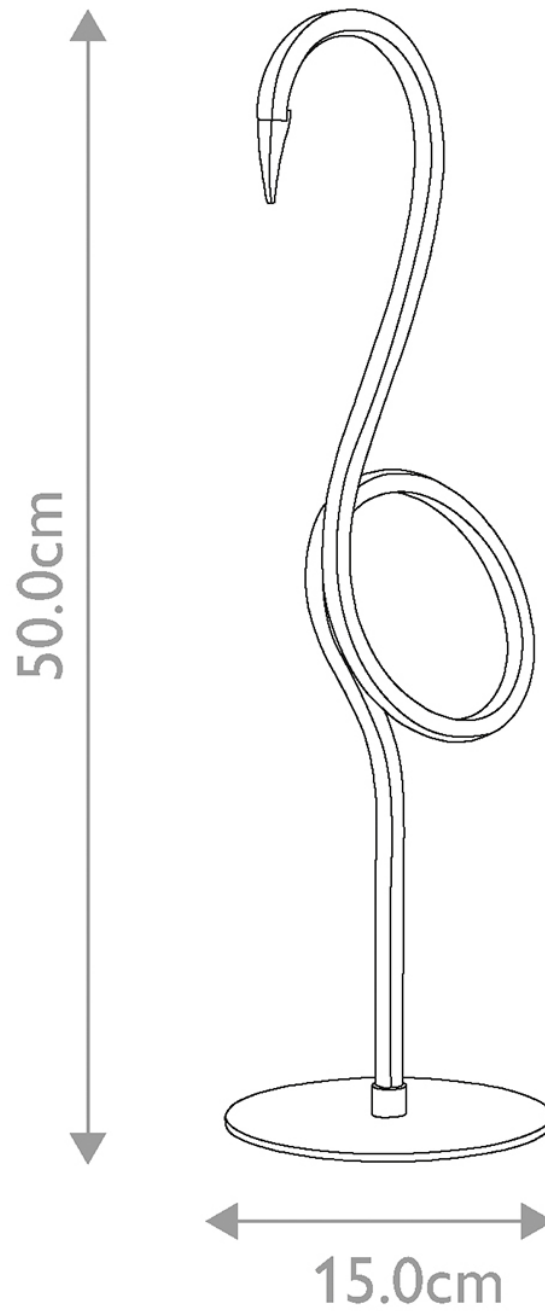

Elstead Lighting - Flamingo - FLAMINGO-TL-BLK - LED Black Table Lamp With Shade

CONTACT