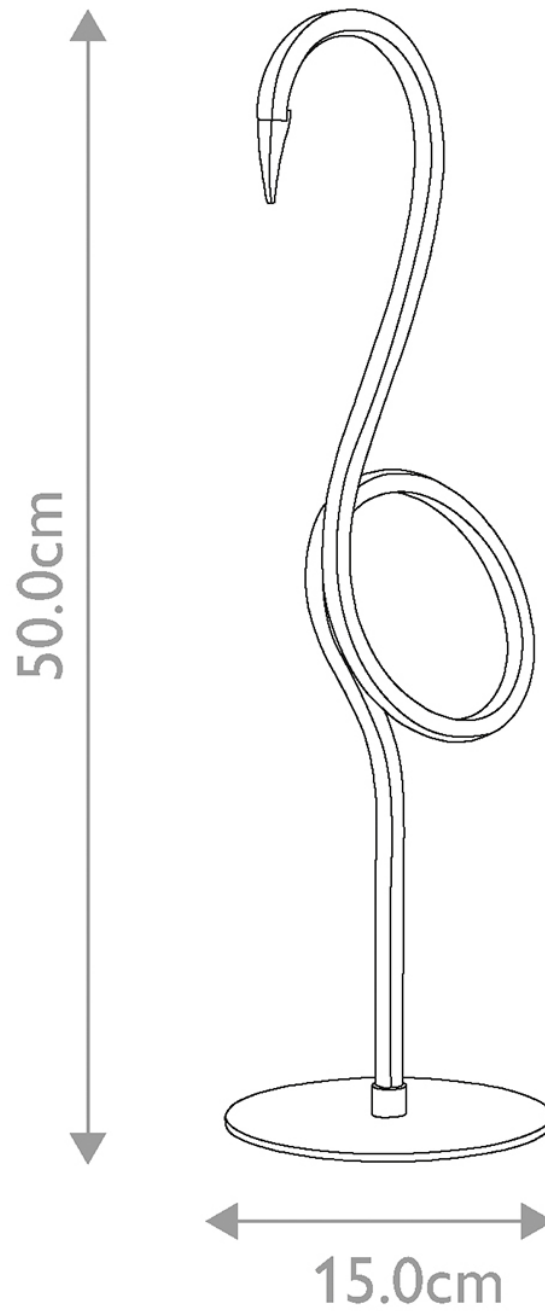

Elstead Lighting - Flamingo - FLAMINGO-TL-PNK - LED Pink Table Lamp With Shade

CONTACT