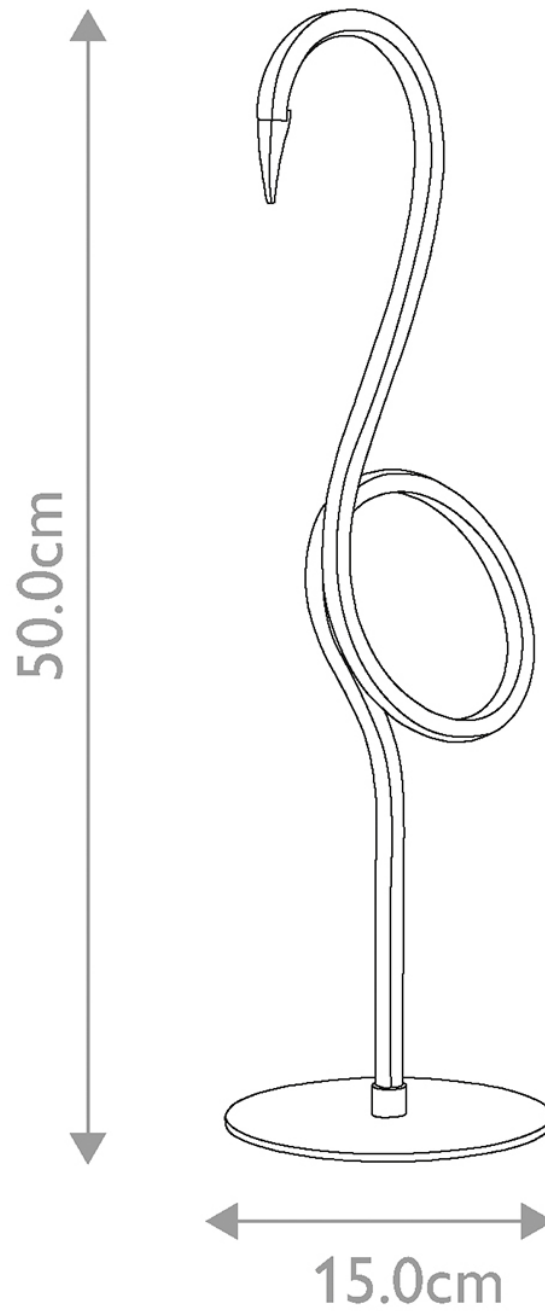

Elstead Lighting - Flamingo - FLAMINGO-TL-WHT - LED White Table Lamp With Shade

CONTACT